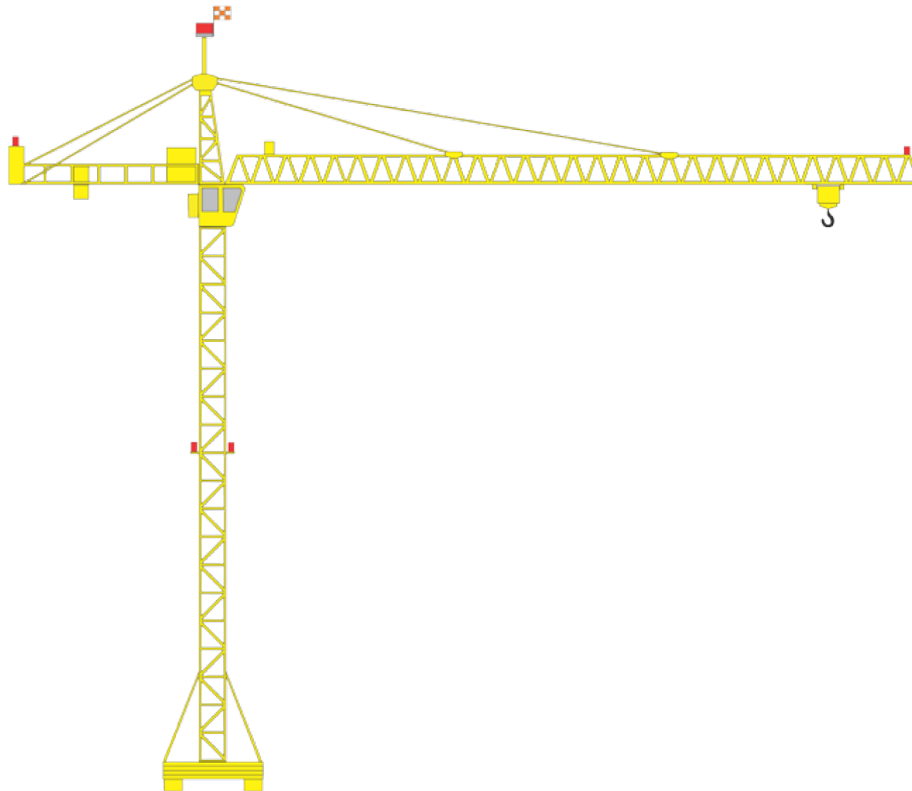

FAA Lighting Tower Cranes

Day / Twilight Protection = Prominent coloring and checkered flag

Night Protection = 2,000 cd red/infrared light and 32 cd red/infrared side lights

-  = L-864 medium intensity flashing red/infrared light
Configured to flash at 30 fpm (± 3 fpm)
-  = L-810 red/infrared marker light
Configured to flash at 30 fpm
-  = Orange/white checkered flag (36 in. square)