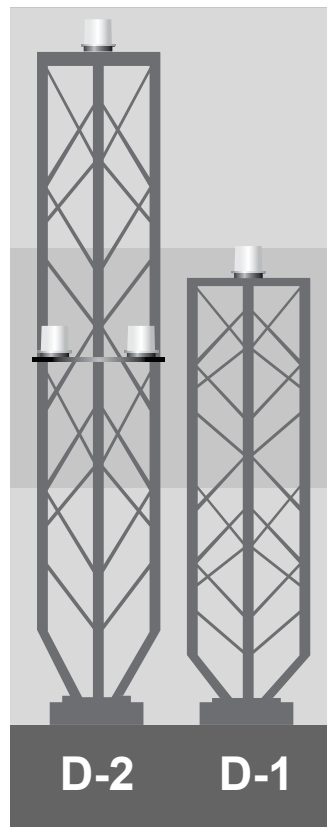

# FAA Lighting D Towers

Type D towers are marked with white lights for day and white lights for night under FAA AC 70/7460-1L.

## D-2

- Over 350' but not more than 700' including any appurtenances
- 3 L-865 medium intensity beacons

## D-1

- Over 200', but not more than 350' including any appurtenances
- 1 L-865 medium intensity beacon