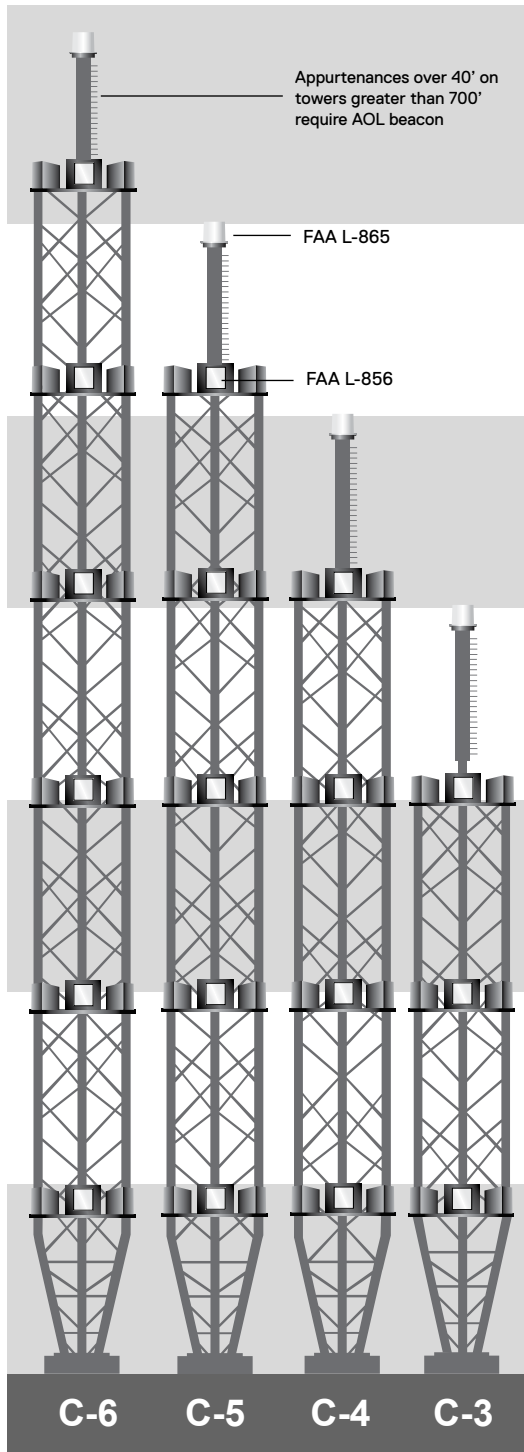

FAA Lighting B & C Towers

Type B and C towers are marked with white lights for day and white lights for night under FAA AC 70/7460-1L.

C-6

- Over 1750' excluding any appurtenances
- 1 L-865 AOL beacon
- 18 L-856 high intensity beacons

C-5

- Over 1400' but not more than 1750' excluding any appurtenances
- 1 L-865 AOL beacon
- 15 L-856 high intensity beacons

C-4

- Over 1050' but not more than 1400' excluding any appurtenances
- 1 L-865 AOL beacon
- 12 L-856 high intensity beacons

C-3

- Over 700' but not more than 1050' excluding any appurtenances
- 1 L-865 AOL beacon
- 9 L-856 high intensity beacons

G towers do not have appurtenances greater than 40 ft., therefore no AOL beacon is required.