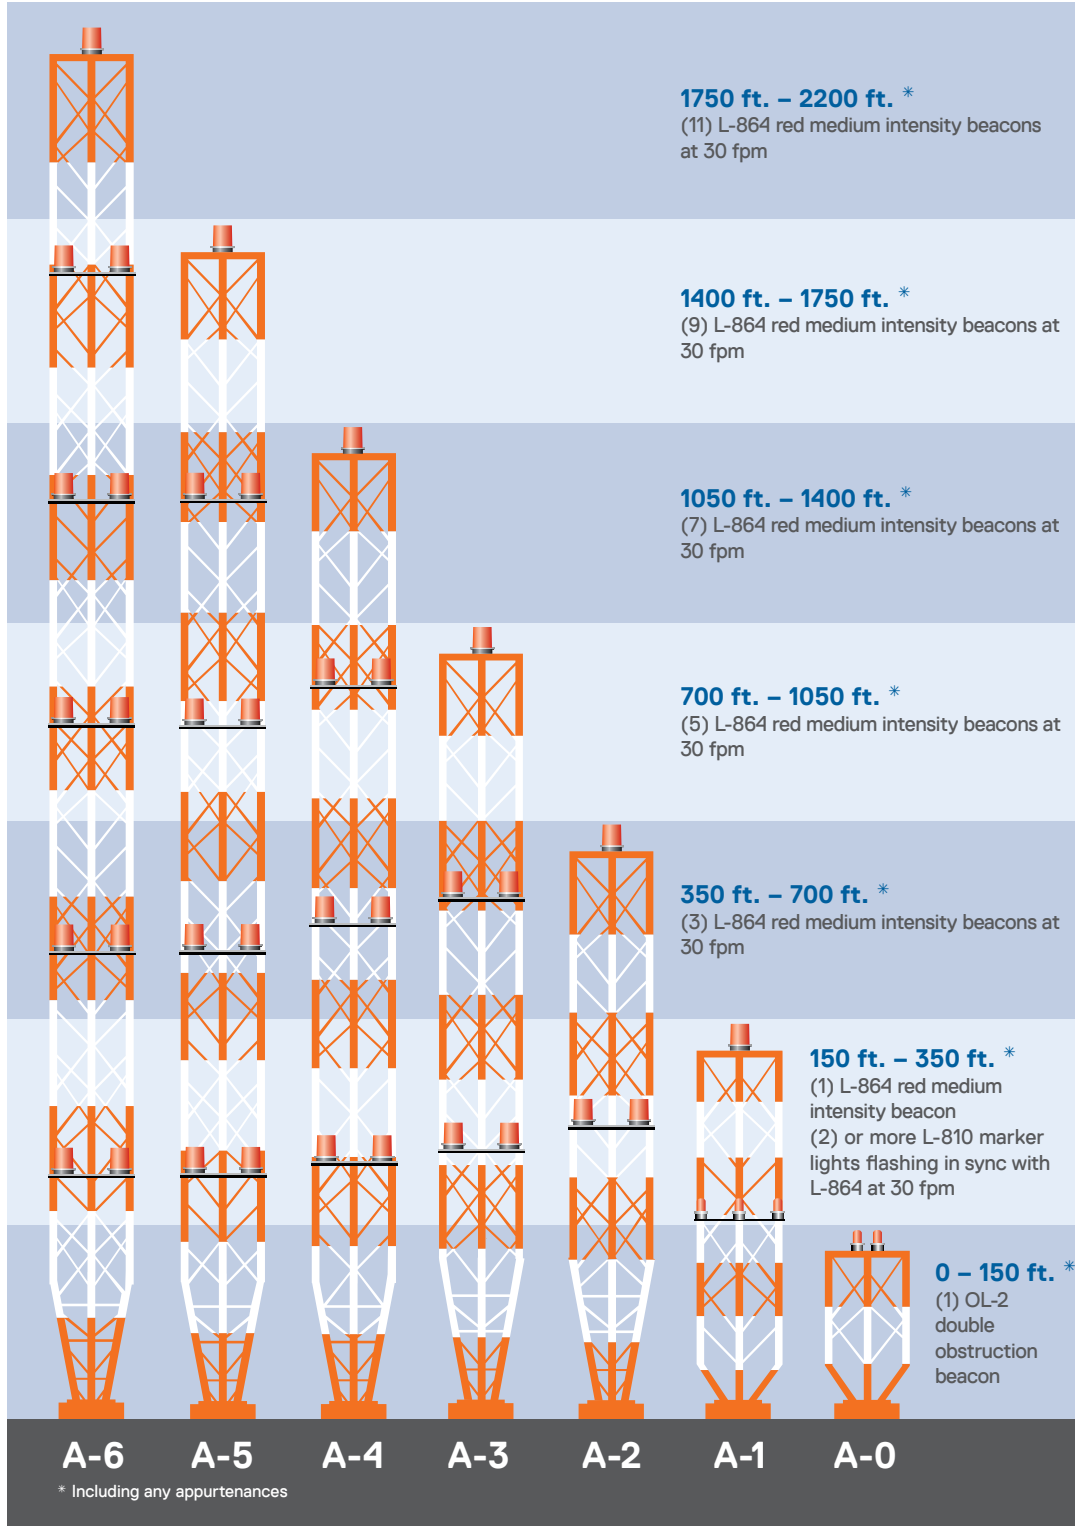

FAA Paint & Red Lighting A Towers

Marked with paint for day and red lighting for night

AC 70/7460 IL

Bright Ideas. Brilliant Results.

Flash Technology
332 Nichol Mill Lane
Franklin, TN 37067-8203 USA

T +1 615 503 2000
T +1 888 313 5274
F +1 615 261 2600

flashtechnology.com

ISO 9001:2015

Data and specifications subject to change without notification.

©2018 Flash Technology
All rights reserved.

These guidelines are for reference only. Please contact Flash Technology or the Federal Aviation Administration for specific questions regarding obstruction marking. All heights are based on AGL (above ground level) measurements.