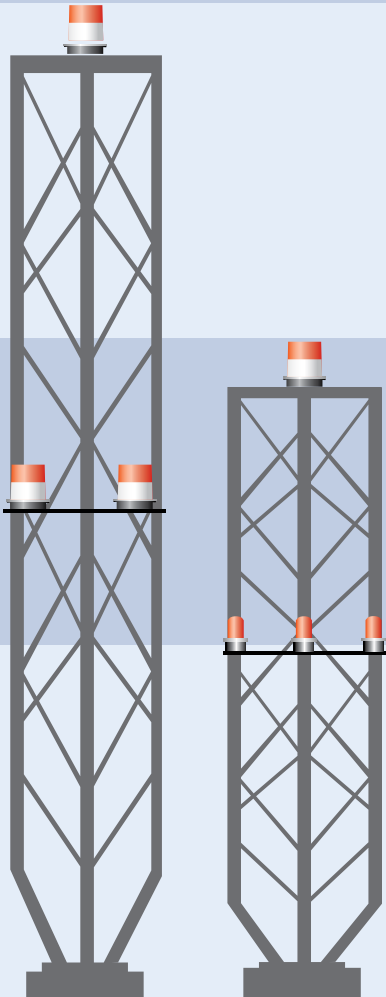

FAA Dual Lighting E Towers

Towers marked with white lights for day and red lights for night

AC 70/7460 IL

Bright Ideas. Brilliant Results.

Flash Technology
332 Nichol Mill Lane
Franklin, TN 37067-8203 USA
T +1 615 503 2000
T +1 888 313 5274
F +1 615 261 2600
flashtechnology.com

350 ft. – 700 ft. *
(3) L-864/L-865 Medium Intensity Beacons (L-864 at 30 fpm)

201 ft. – 350 ft. *
(1) L-864/865 medium intensity beacon
(2) or more L-810 marker lights configured to flash in sync with L-864 at 30 fpm