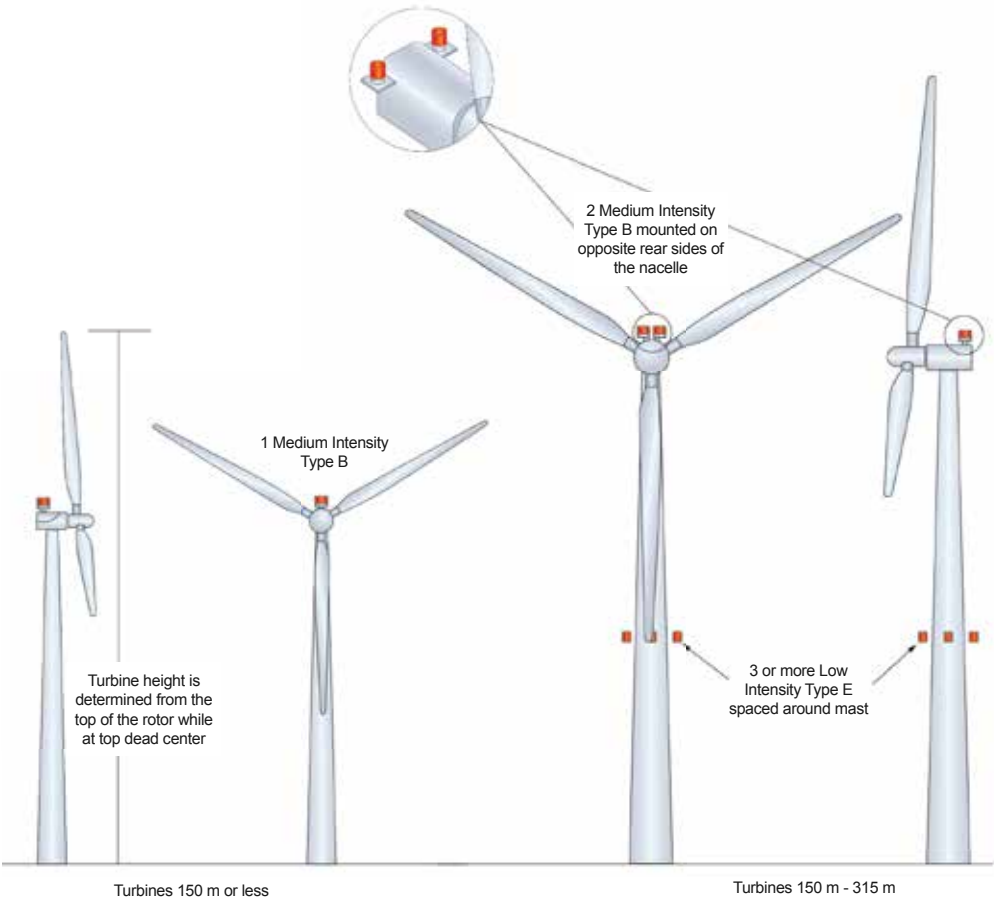

ICAO Lighting Wind Turbine Lights

Day / Twilight Protection = Wind Turbine Off-White Paint
An aeronautical study may be required for sites taller than 315 m.

Bright Ideas. Brilliant Results.

Flash Technology
332 Nichol Mill Lane
Franklin, TN 37067-8203 USA

T +1 615 503 2000
T +1 888 313 5274
F +1 615 261 2600

flashtechnology.com

 = Medium Intensity Type B Flashing Red

 = Low Intensity Type E or Low Intensity Types A or B
Configured to flash in sync

An aeronautical study is required to determine lighting requirements on wind turbines taller than 315 m.