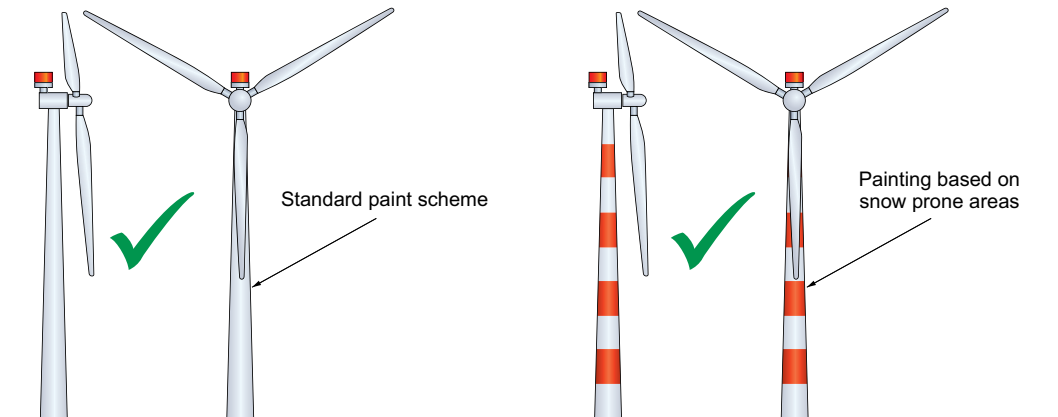

ICAO Lighting Wind Turbine Marking

Bright Ideas. Brilliant Results.

Day / Twilight Protection = Aviation Orange and Wind Turbine Off-White Paint
Night Protection = 2,000 cd Red Lights / Turbines Under 150 m

Flash Technology
332 Nichol Mill Lane
Franklin, TN 37067-8203 USA
T +1 615 503 2000
T +1 888 313 5274
F +1 615 261 2600
flashtechnology.com

APPROVED PAINT SCHEMES