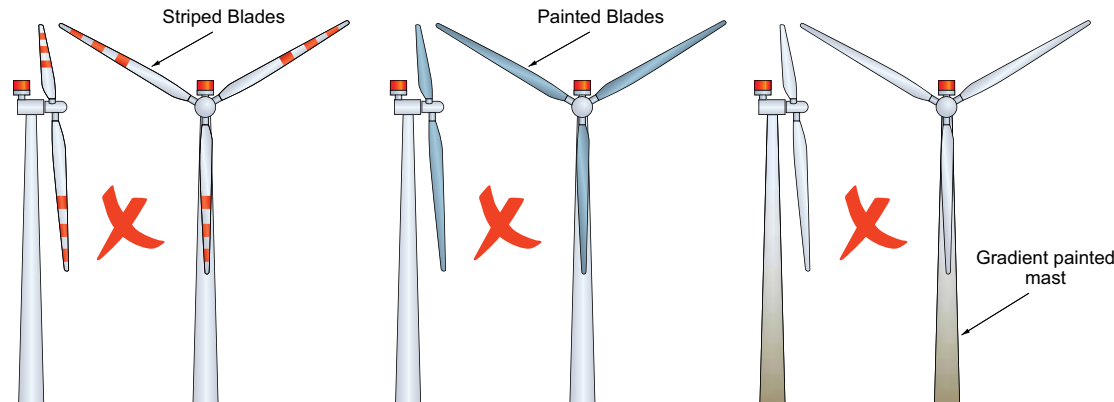

NOT APPROVED PAINT SCHEMES

= Medium Intensity Type B Red Flashing Red

Data and specifications subject to change without notification.

©2017 Flash Technology
All rights reserved.