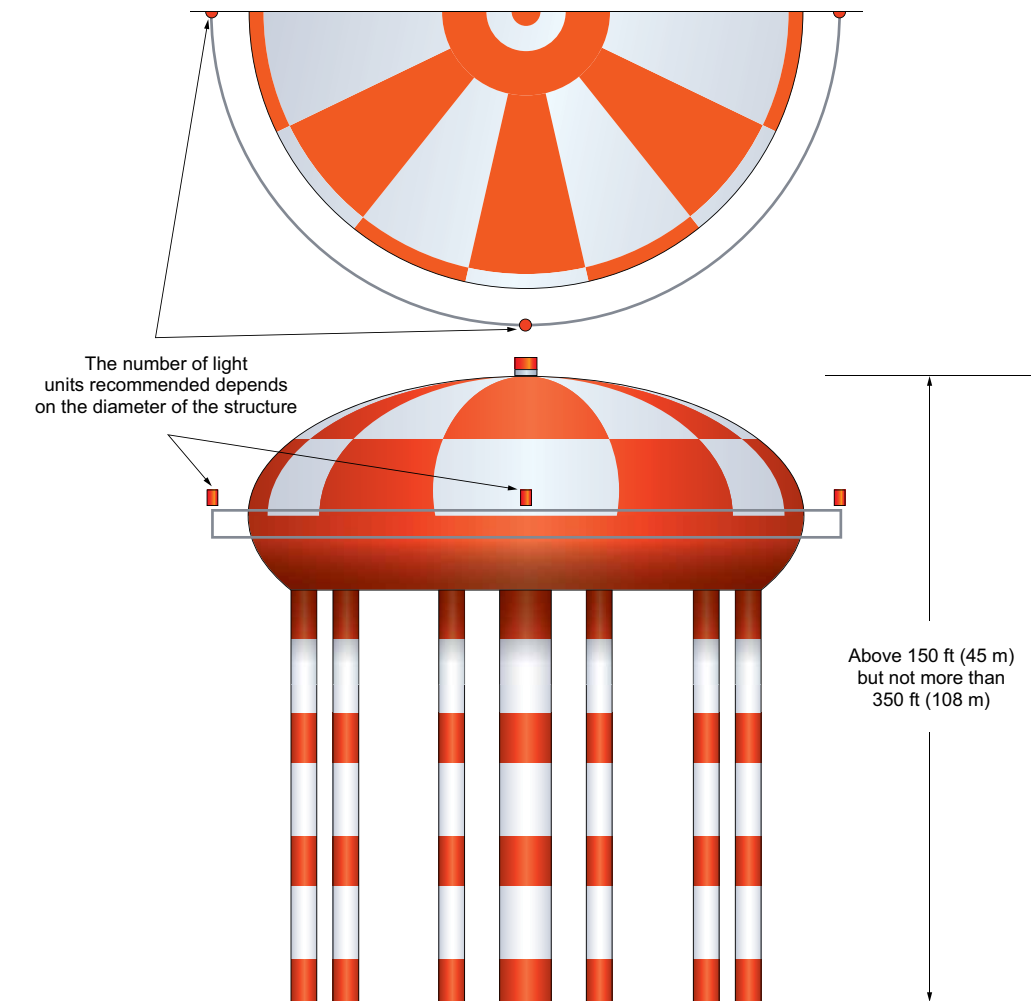

ICAO Lighting Water Towers

Painting and lighting, plus similar structures
ICAO Annex 14, 7th Edition

Day Protection = Aviation Orange / White Paint
Night Protection = Red Lighting

 = Medium Intensity Type B Flashing Red

 = Low Intensity Type B Steady Red