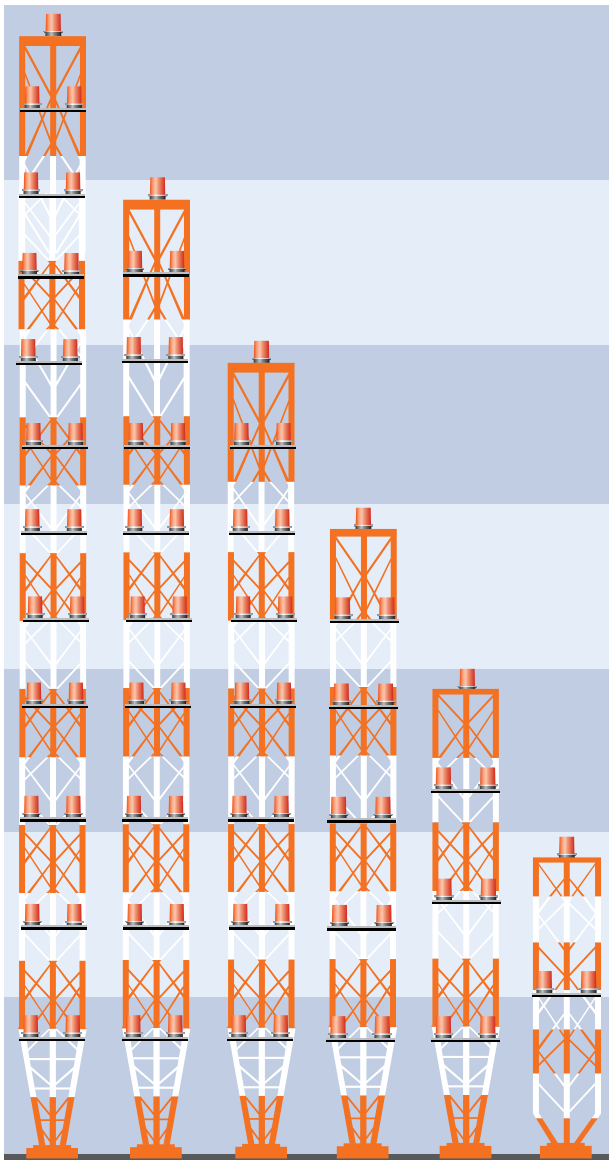

# ICAO Lighting Red Type C

Paint for day and steady red medium intensity lights for night  
ICAO Annex 14, 8th Edition

**525 - 630 m\***

➤ 23 medium intensity type C steady red beacons

**420 - 525 m\***

➤ 19 medium intensity type C steady red beacons

**315 - 420 m\***

➤ 15 medium intensity type C steady red beacons

**210 - 315 m\***

➤ 11 medium intensity type C steady red beacons

**105 - 210 m\***

➤ 7 medium intensity type C steady red beacons

**45 - 105 m\***

➤ 3 medium intensity type C steady red beacons

\* Height including any appurtenances.