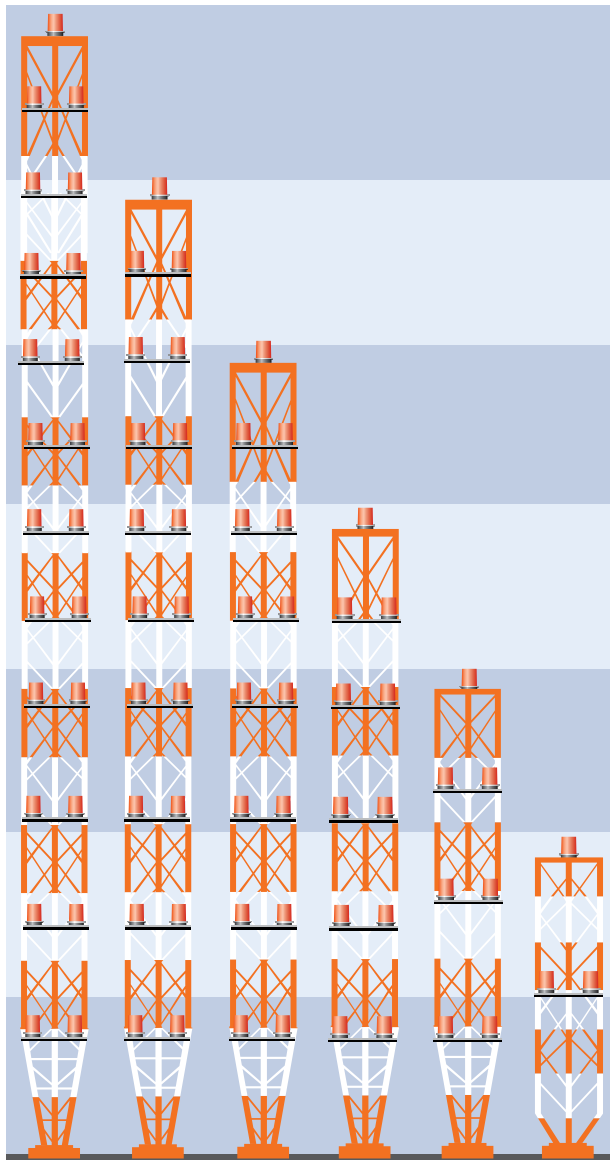

# ICAO Lighting Red Type C

Paint for day and steady red medium intensity lights for night  
ICAO Annex 14, 7th Edition

**525 - 630 m\***

➤ 23 medium intensity type C steady red beacons

**420 - 525 m\***

➤ 19 medium intensity type C steady red beacons

**315 - 420 m\***

➤ 15 medium intensity type C steady red beacons

**210 - 315 m\***

➤ 11 medium intensity type C steady red beacons

**105 - 210 m\***

➤ 3 medium intensity type C steady red beacons

**45 - 105 m\***

➤ 3 medium intensity type C steady red beacons

\* Height including any appurtenances.