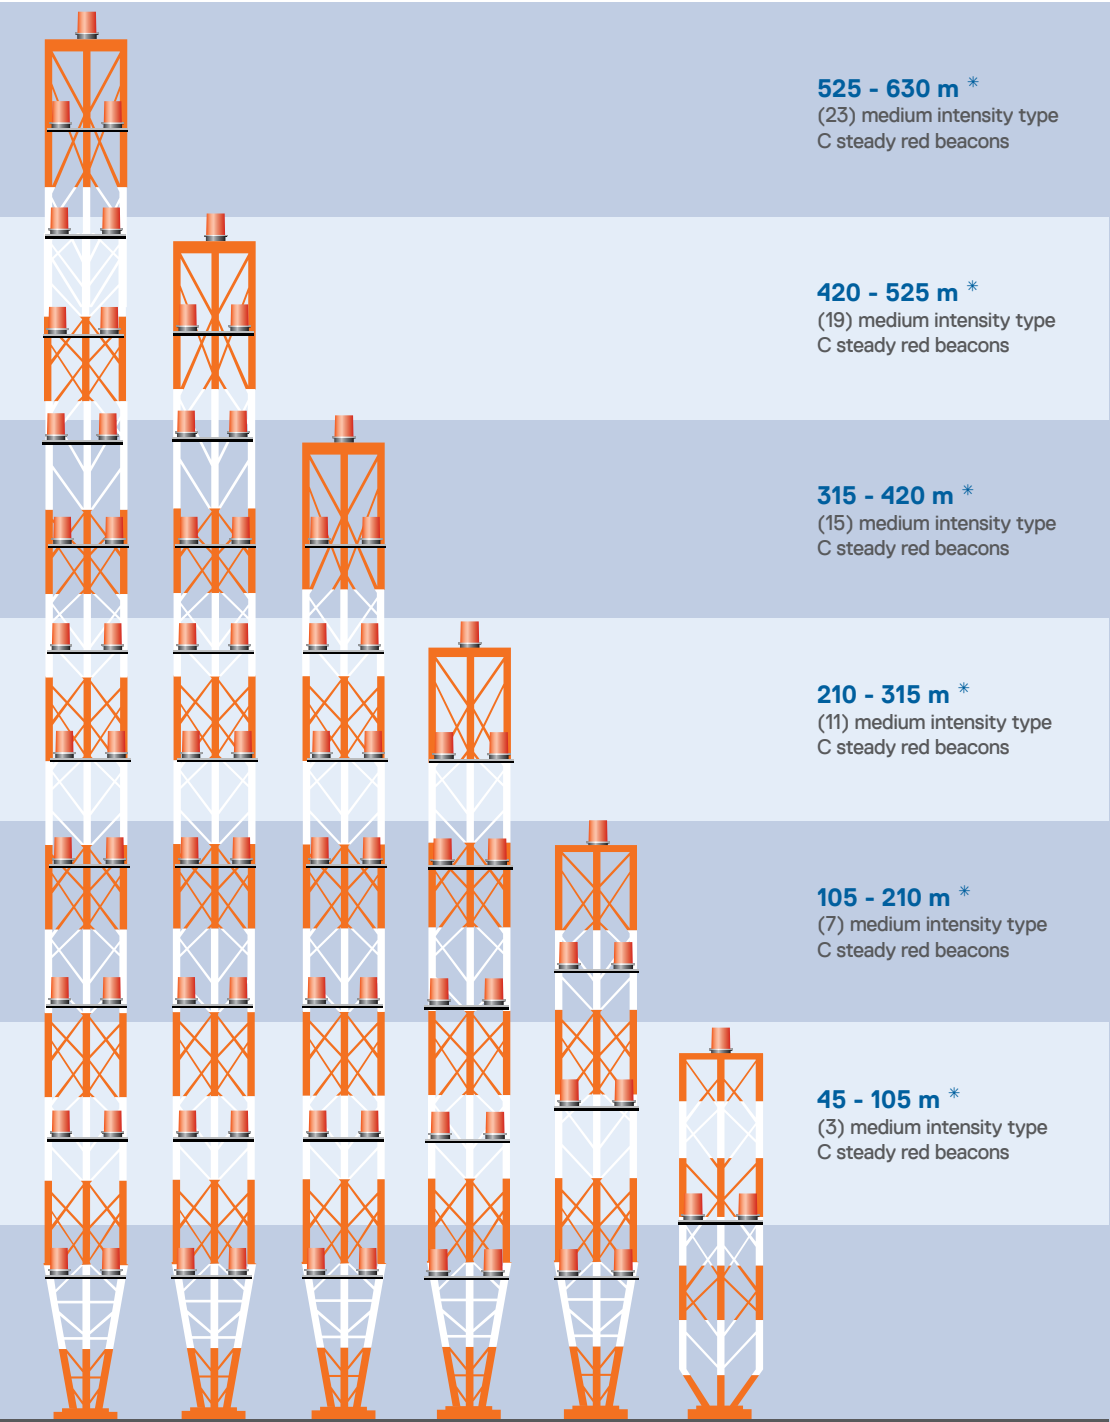

ICAO Red Lighting Type C

Paint for day and steady red medium intensity lights for night
ICAO Annex 14, 7th Edition

525 - 630 m *
(23) medium intensity type
C steady red beacons

420 - 525 m *
(19) medium intensity type
C steady red beacons

315 - 420 m *
(15) medium intensity type
C steady red beacons

210 - 315 m *
(11) medium intensity type
C steady red beacons

105 - 210 m *
(7) medium intensity type
C steady red beacons

45 - 105 m *
(3) medium intensity type
C steady red beacons