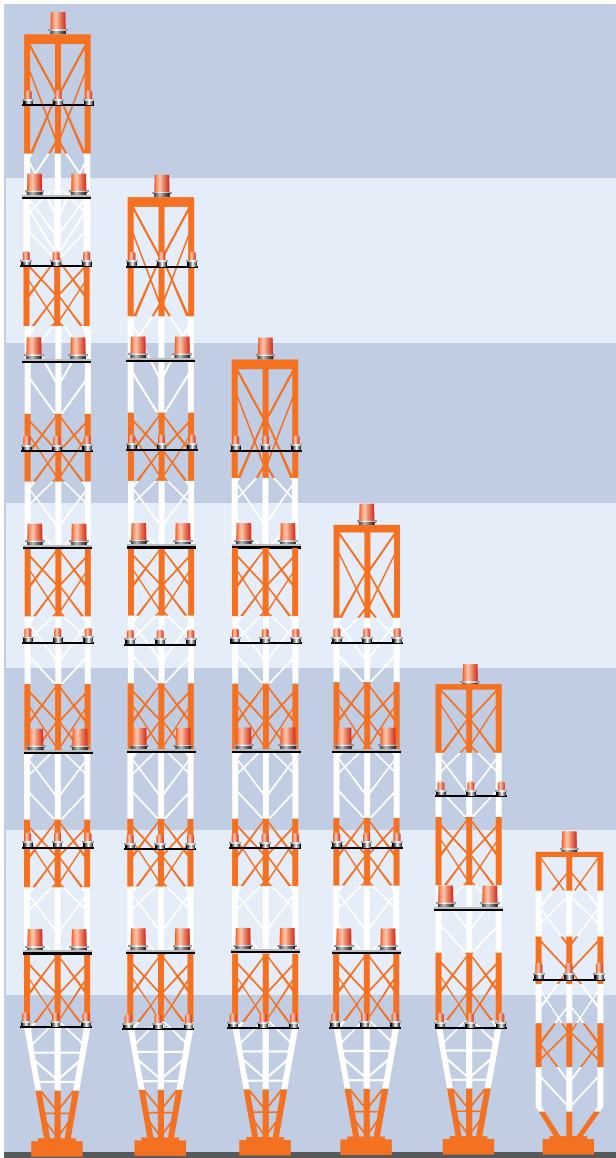

# ICAO Lighting Red Type B

Paint for day and flashing red medium intensity lights for night  
ICAO Annex 14, 7th Edition

## 525 - 630 m\*

- 11 medium intensity type B flashing red beacons
- 12 or more low intensity type B steady red lights

## 420 - 525 m\*

- 9 medium intensity type B flashing red beacons
- 10 or more low intensity type B steady red lights