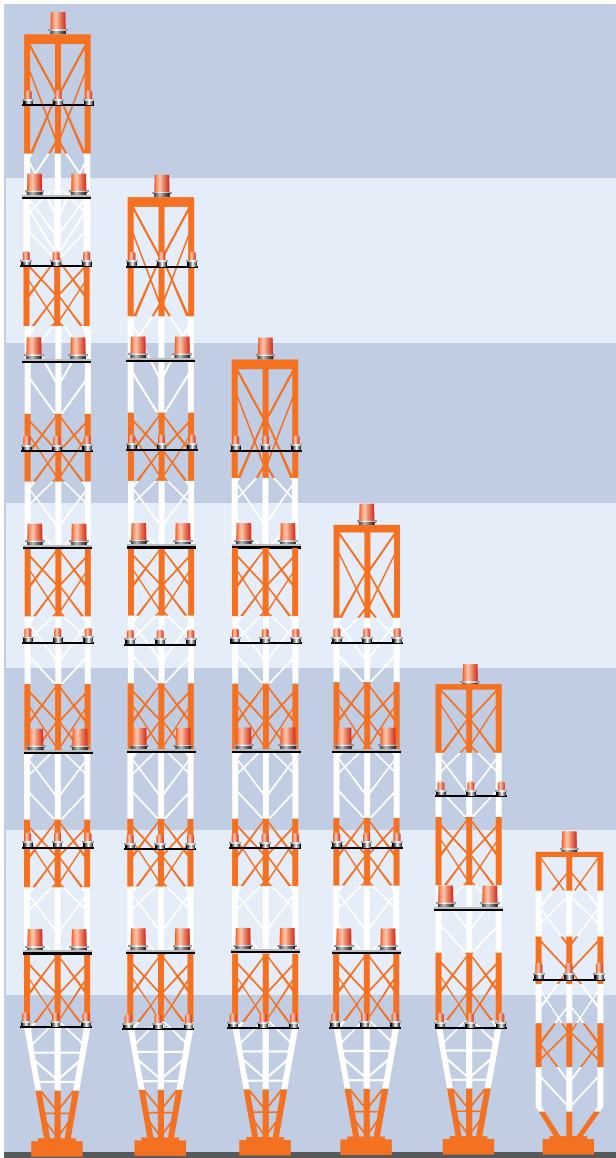

# ICAO Lighting Red Type B

Paint for day and flashing red medium intensity lights for night  
ICAO Annex 14, 8th Edition

## 525 - 630 m\*

- 11 medium intensity type B flashing red beacons
- 12 or more low intensity type B steady red lights

## 420 - 525 m\*

- 9 medium intensity type B flashing red beacons
- 10 or more low intensity type B steady red lights