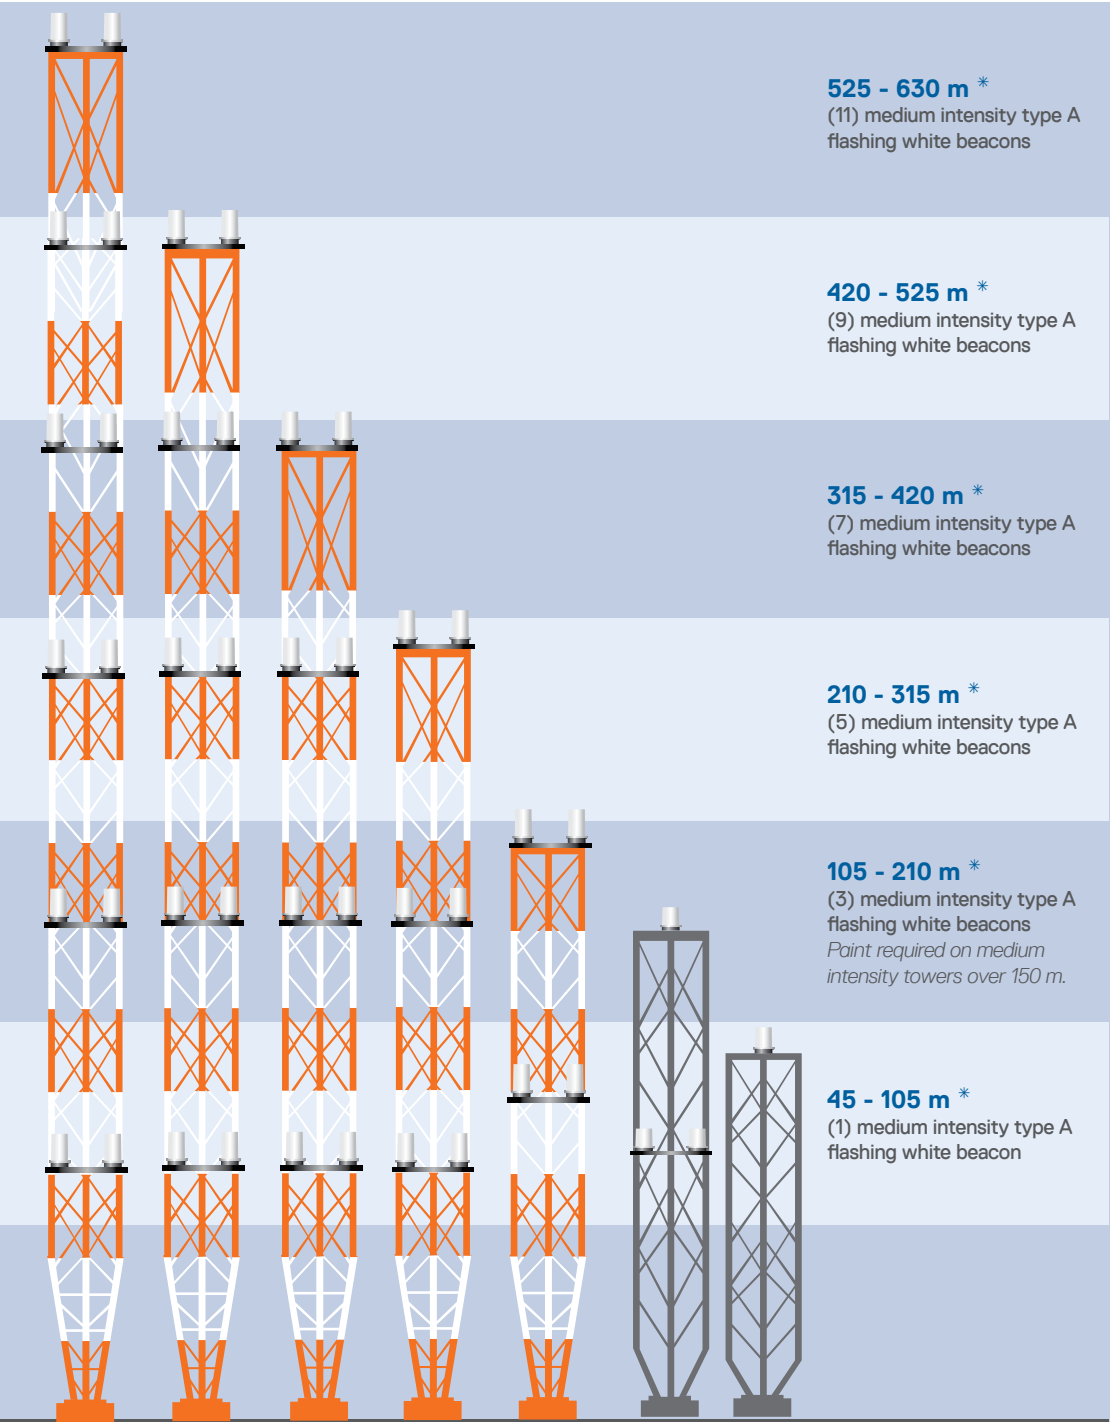

ICAO White Lighting Type A

Flashing white medium intensity lights for day and night

ICAO Annex 14, 7th Edition

Bright Ideas. Brilliant Results.

Flash Technology
332 Nichol Mill Lane
Franklin, TN 37067-8203 USA

T +1 615 503 2000
T +1 888 313 5274
F +1 615 261 2600

flashtechnology.com

525 - 630 m *
(11) medium intensity type A
flashing white beacons

420 - 525 m *
(9) medium intensity type A
flashing white beacons

315 - 420 m *
(7) medium intensity type A
flashing white beacons

210 - 315 m *
(5) medium intensity type A
flashing white beacons

105 - 210 m *
(3) medium intensity type A
flashing white beacons
*Paint required on medium
intensity towers over 150 m.*

45 - 105 m *
(1) medium intensity type A
flashing white beacon

* Height including any appurtenances.
High intensity obstacle lighting is recommended on structures of 150 m or more. If medium intensity lighting is used, marking will also be required.