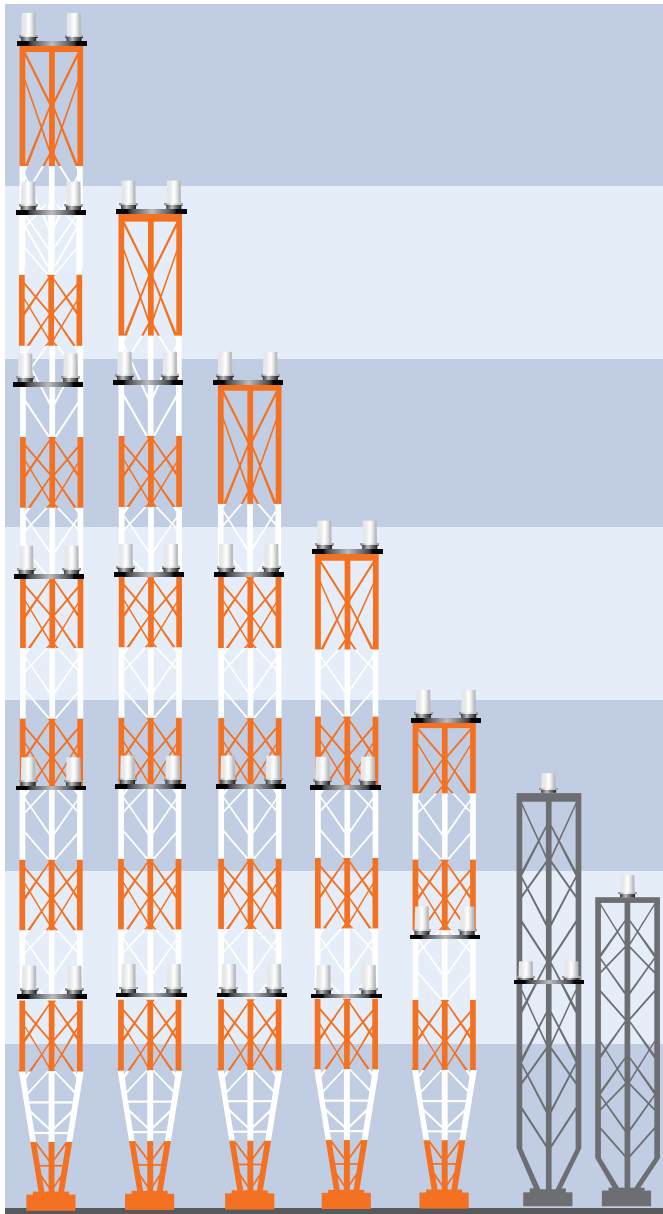

ICAO Lighting White Type A

Flashing white medium intensity lights for day and night
ICAO Annex 14, 7th Edition

525 - 630 m*

➤ 11 medium intensity type A flashing white beacons

420 - 525 m*

➤ 9 medium intensity type A flashing white beacons

315 - 420 m*

➤ 7 medium intensity type A flashing white beacons

210 - 315 m*

➤ 5 medium intensity type A flashing white beacons

105 - 210 m*

➤ 3 medium intensity type A flashing white beacons

45 - 105 m*

➤ 1 medium intensity type A flashing white beacon