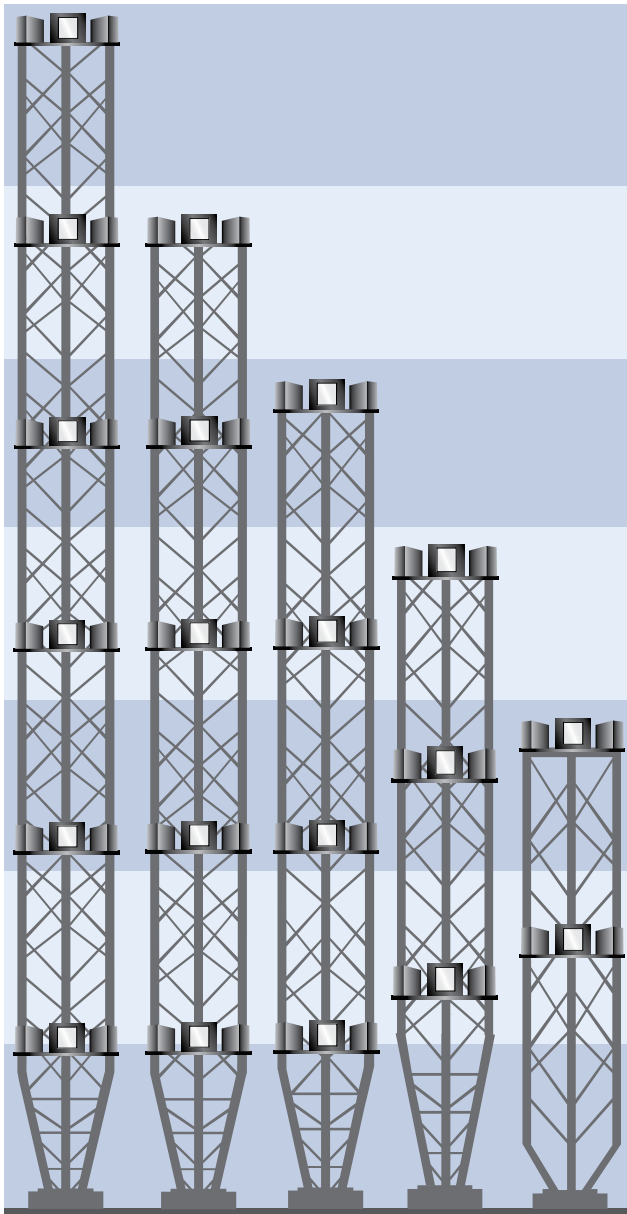

# ICAO Lighting White Type A

Flashing white high intensity lights for day and night  
ICAO Annex 14, 8th Edition

**525 - 630 m\***

➤ 12 or more high intensity type A flashing white beacons

**420 - 525 m\***

➤ 10 or more high intensity type A flashing white beacons

**315 - 420 m\***

➤ 8 or more high intensity type A flashing white beacons

**210 - 315 m\***

➤ 6 or more high intensity type A flashing white beacons

**105 - 210 m\***

➤ 4 or more high intensity type A flashing white beacons

\* Height including any appurtenances.