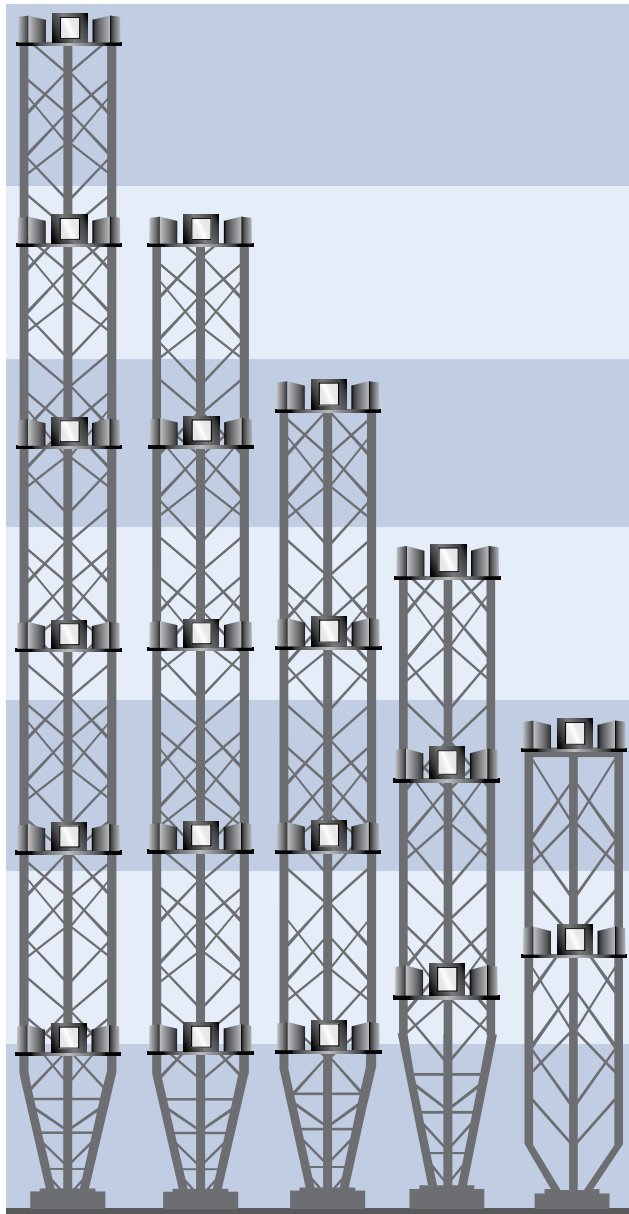

# ICAO Lighting White Type A

Flashing white high intensity lights for day and night  
ICAO Annex 14, 7th Edition

**525 - 630 m\***

➤ 12 or more high intensity type A flashing white beacons

**420 - 525 m\***

➤ 10 or more high intensity type A flashing white beacons

**315 - 420 m\***

➤ 8 or more high intensity type A flashing white beacons

**210 - 315 m\***

➤ 6 or more high intensity type A flashing white beacons

**105 - 210 m\***

➤ 4 or more high intensity type A flashing white beacons

\* Height including any appurtenances.