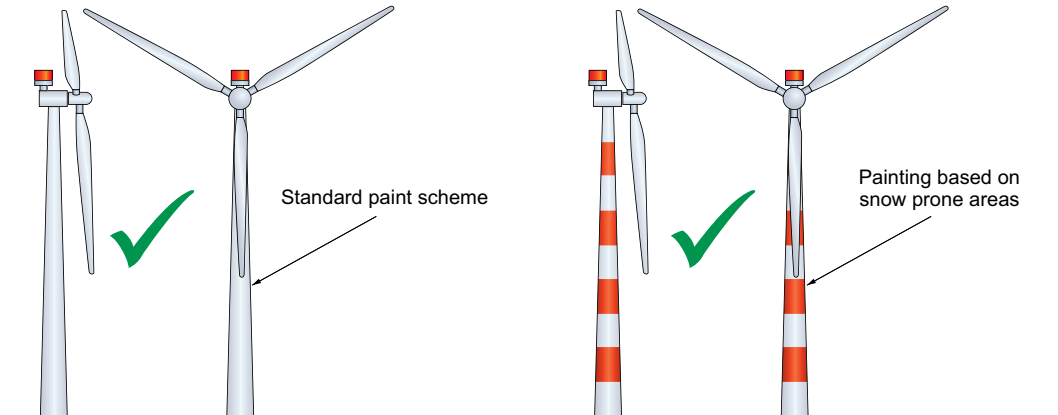

FAA Lighting Wind Turbine Marking

Bright Ideas. Brilliant Results.

Day / Twilight Protection = Aviation Orange and Wind Turbine Off-White Paint
Night Protection = 2,000 cd Red Lights / Turbines Under 499 ft (152 m)

Flash Technology
332 Nichol Mill Lane
Franklin, TN 37067-8203 USA
T +1 615 503 2000
T +1 888 313 5274
F +1 615 261 2600
flashtechnology.com

APPROVED PAINT SCHEMES