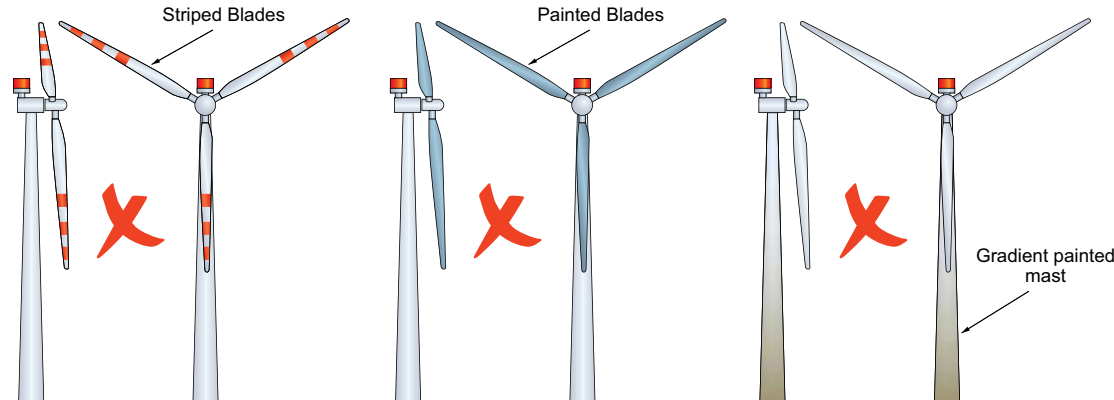

NOT APPROVED PAINT SCHEMES

Data and specifications subject to change without notification.

©2017 Flash Technology
All rights reserved.

= L-864 (medium intensity flashing red light) at 30 fpm