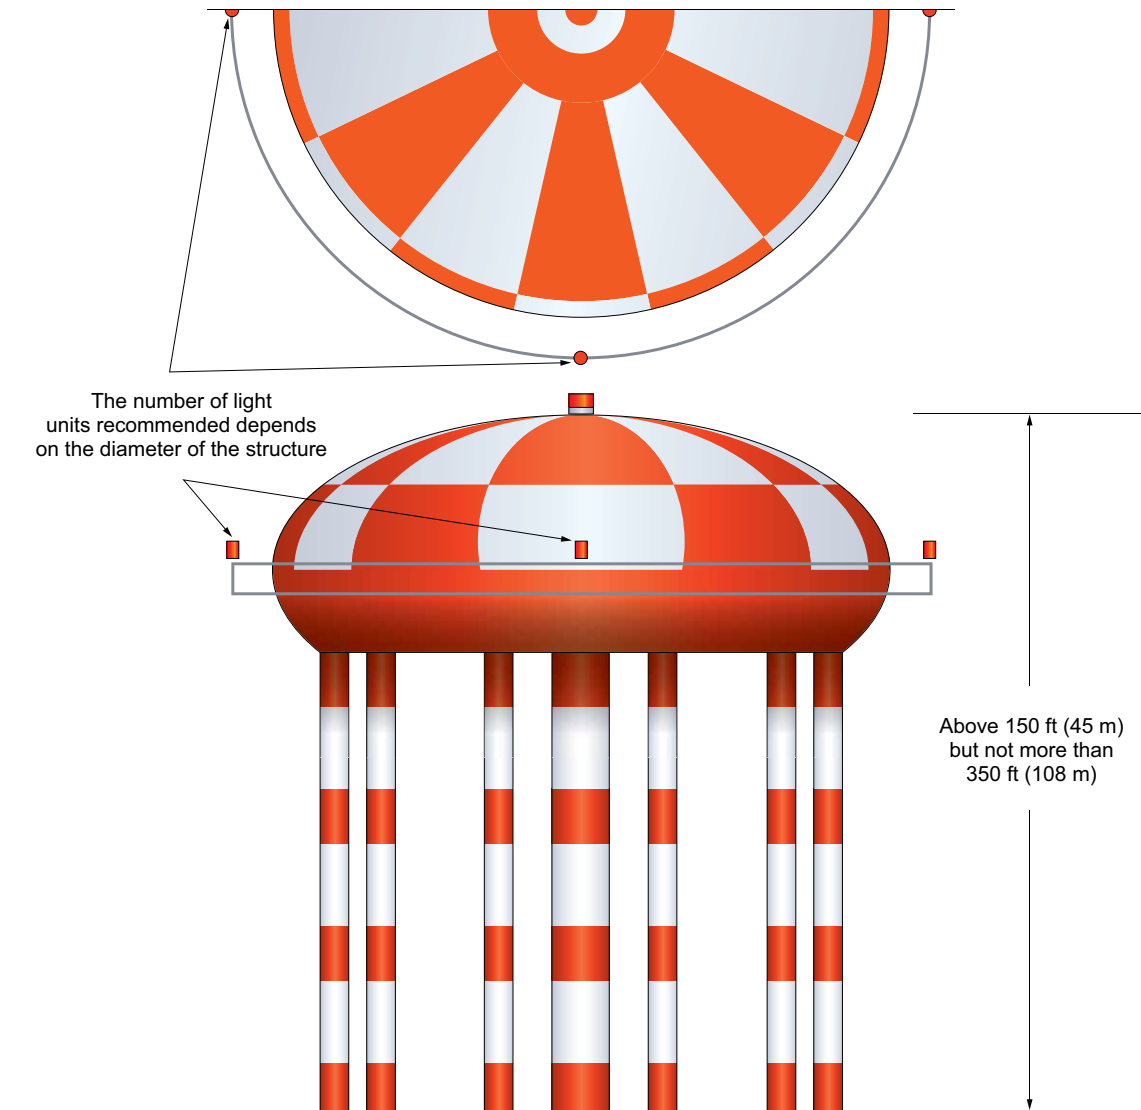

# FAA Lighting Water Towers

Painting and lighting, plus similar structures

Day Protection = Aviation Orange / White Paint

Night Protection = 2,000 cd Red Light and 32 cd Red Steady-Burning Side Lights

 = L-864 (medium intensity flashing red light)

 = L-810 (steady-burning red side light)