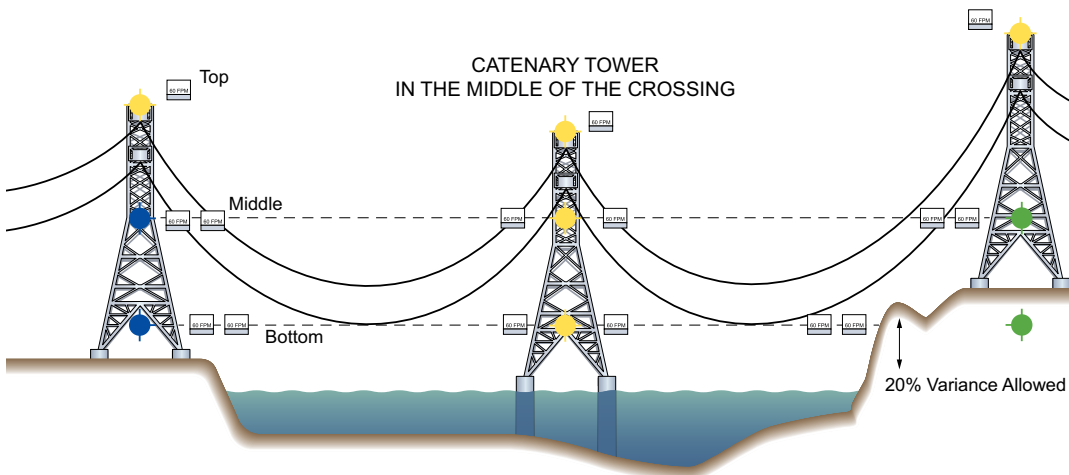

FAA Lighting Catenary

Day Protection = 270,000 cd White Light
Day Protection = 20,000 cd White Light
Night Protection = 2,000 cd Red Light
Flash Sequence = Middle | Top | Bottom

Bright Ideas. Brilliant Results.

Flash Technology
332 Nichol Mill Lane
Franklin, TN 37067-8203 USA
T +1 615 503 2000
T +1 888 313 5274
F +1 615 261 2600
flashtechonology.com

- = L-857 (Flashing White Light)
  (Catenary Light 60 FPM) - (3) Flashheads per level for 360° coverage)
- = L-866 (Flashing White Light)
  (Catenary Light 60 FPM)
- = L-885 (Flashing Red Light)
  (Catenary Light 60 FPM)

- = 360° Visibility
- = 180° Visibility (RIGHT)
- = 360° Visibility (LEFT)

Data and specifications subject to change without notification.

©2017 Flash Technology
All rights reserved.