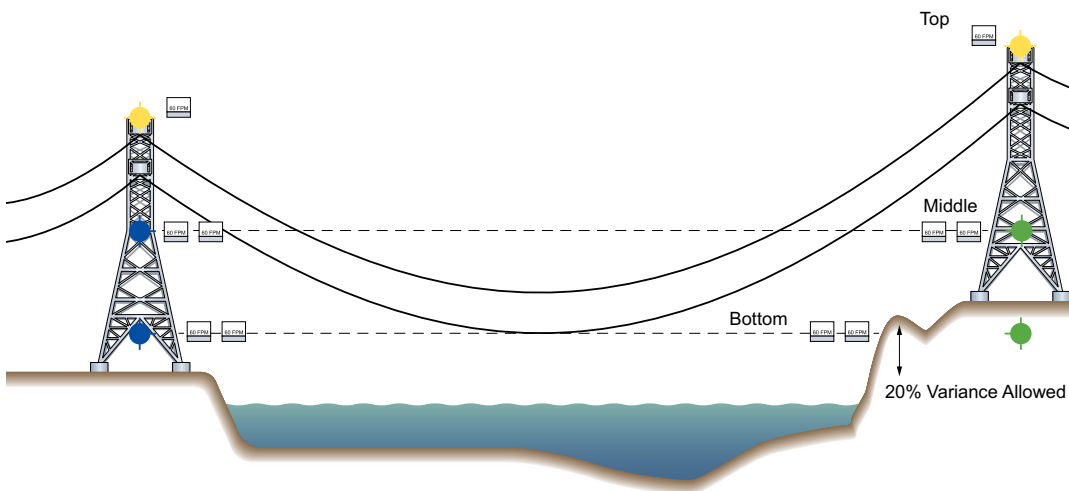

FAA Lighting Catenary

Day Protection = 270,000 cd White Light
 Day Protection = 20,000 cd White Light
 Night Protection = 2,000 cd Red Light
 Flash Sequence = Middle | Top | Bottom

Bright Ideas. Brilliant Results.

Flash Technology
 332 Nichol Mill Lane
 Franklin, TN 37067-8203 USA
 T +1 615 503 2000
 T +1 888 313 5274
 F +1 615 261 2600
flashtechonology.com

-  = L-857 (Flashing White Light)
(Catenary Light 60 FPM) - (3) Flashheads per level for 360° coverage)
-  = L-866 (Flashing White Light)
(Catenary Light 60 FPM)
-  = L-885 (Flashing Red Light)
(Catenary Light 60 FPM)

-  = 360° Visibility
-  = 180° Visibility (RIGHT)
-  = 360° Visibility (LEFT)

Data and specifications subject to change without notification.

©2017 Flash Technology
 All rights reserved.