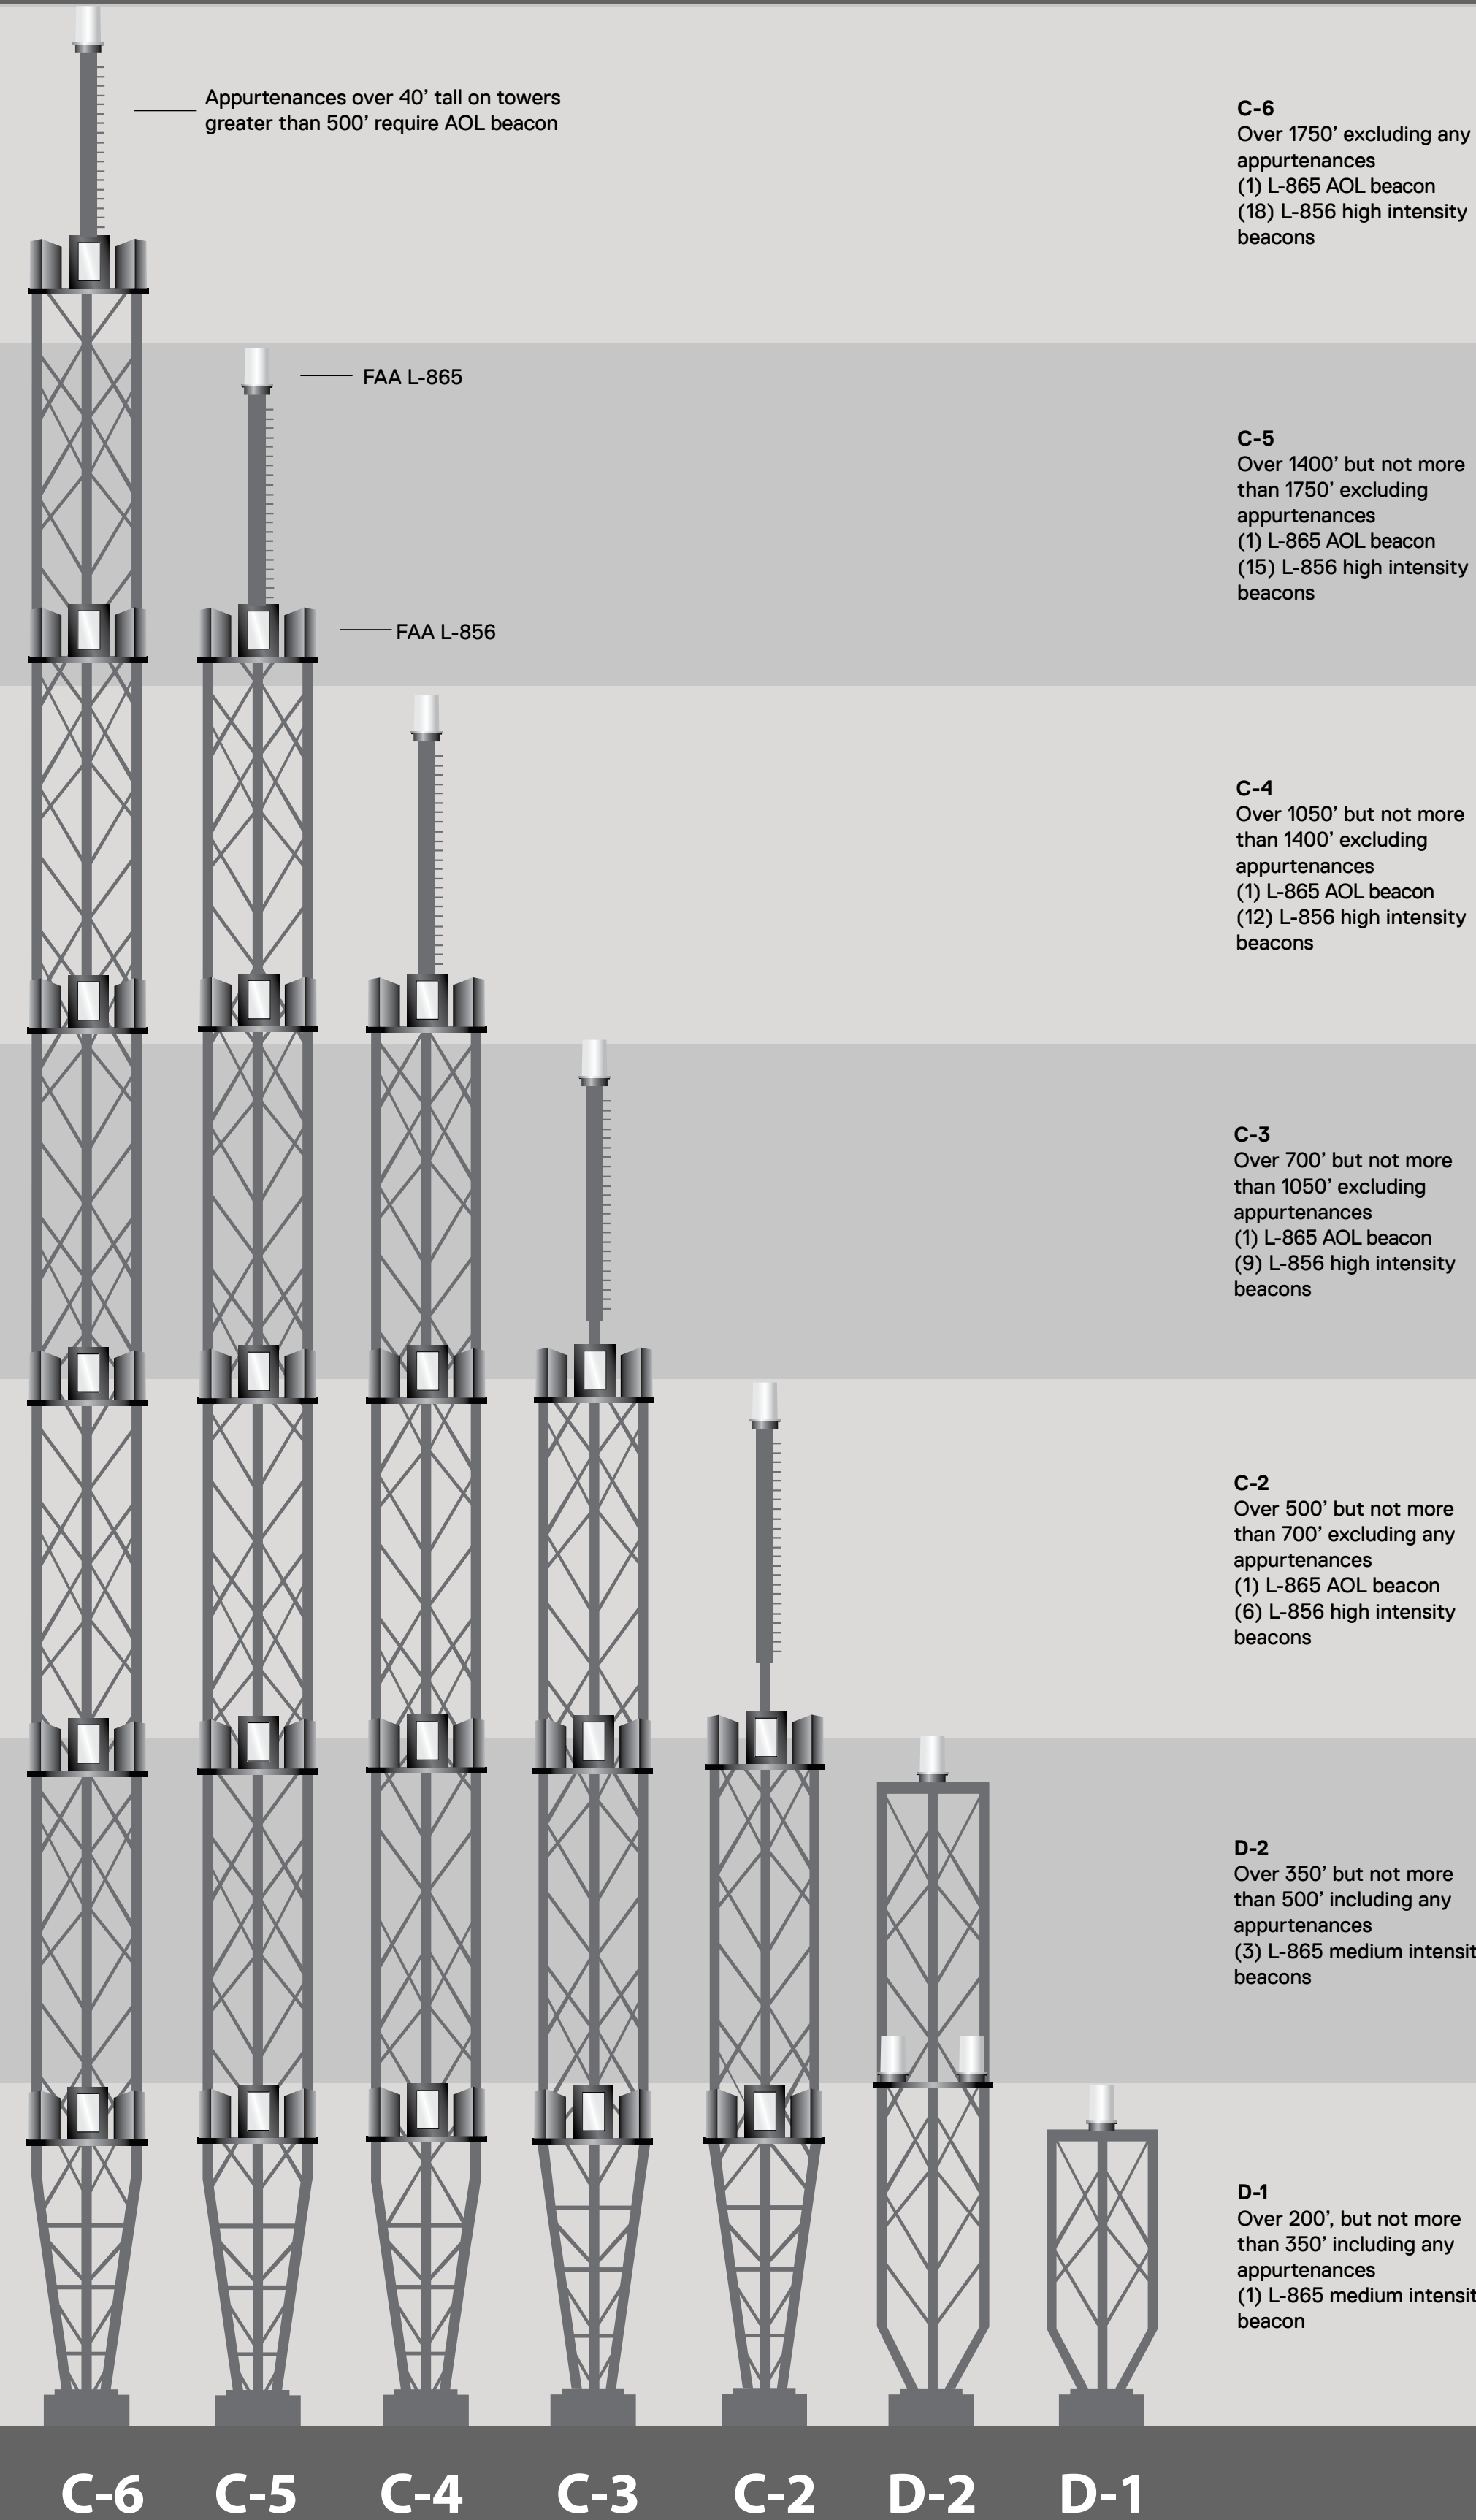

## PAINT AND RED LIGHTING

Towers marked with paint for day and red lights for night.  
AC 70/7460-1K

## WHITE LIGHTING

Towers marked with white lights for day and white lights for night.  
AC 70/7460-1K

## DUAL LIGHTING

Towers marked with white lights for day and red lights for night.  
AC 70/7460-1K

B TOWERS HAVE NO APPURTENANCES GREATER THAN 40' THEREFORE NO REQUIREMENT FOR AOL BEACON

G TOWERS HAVE NO APPURTENANCES GREATER THAN 40' THEREFORE NO REQUIREMENT FOR AOL BEACON