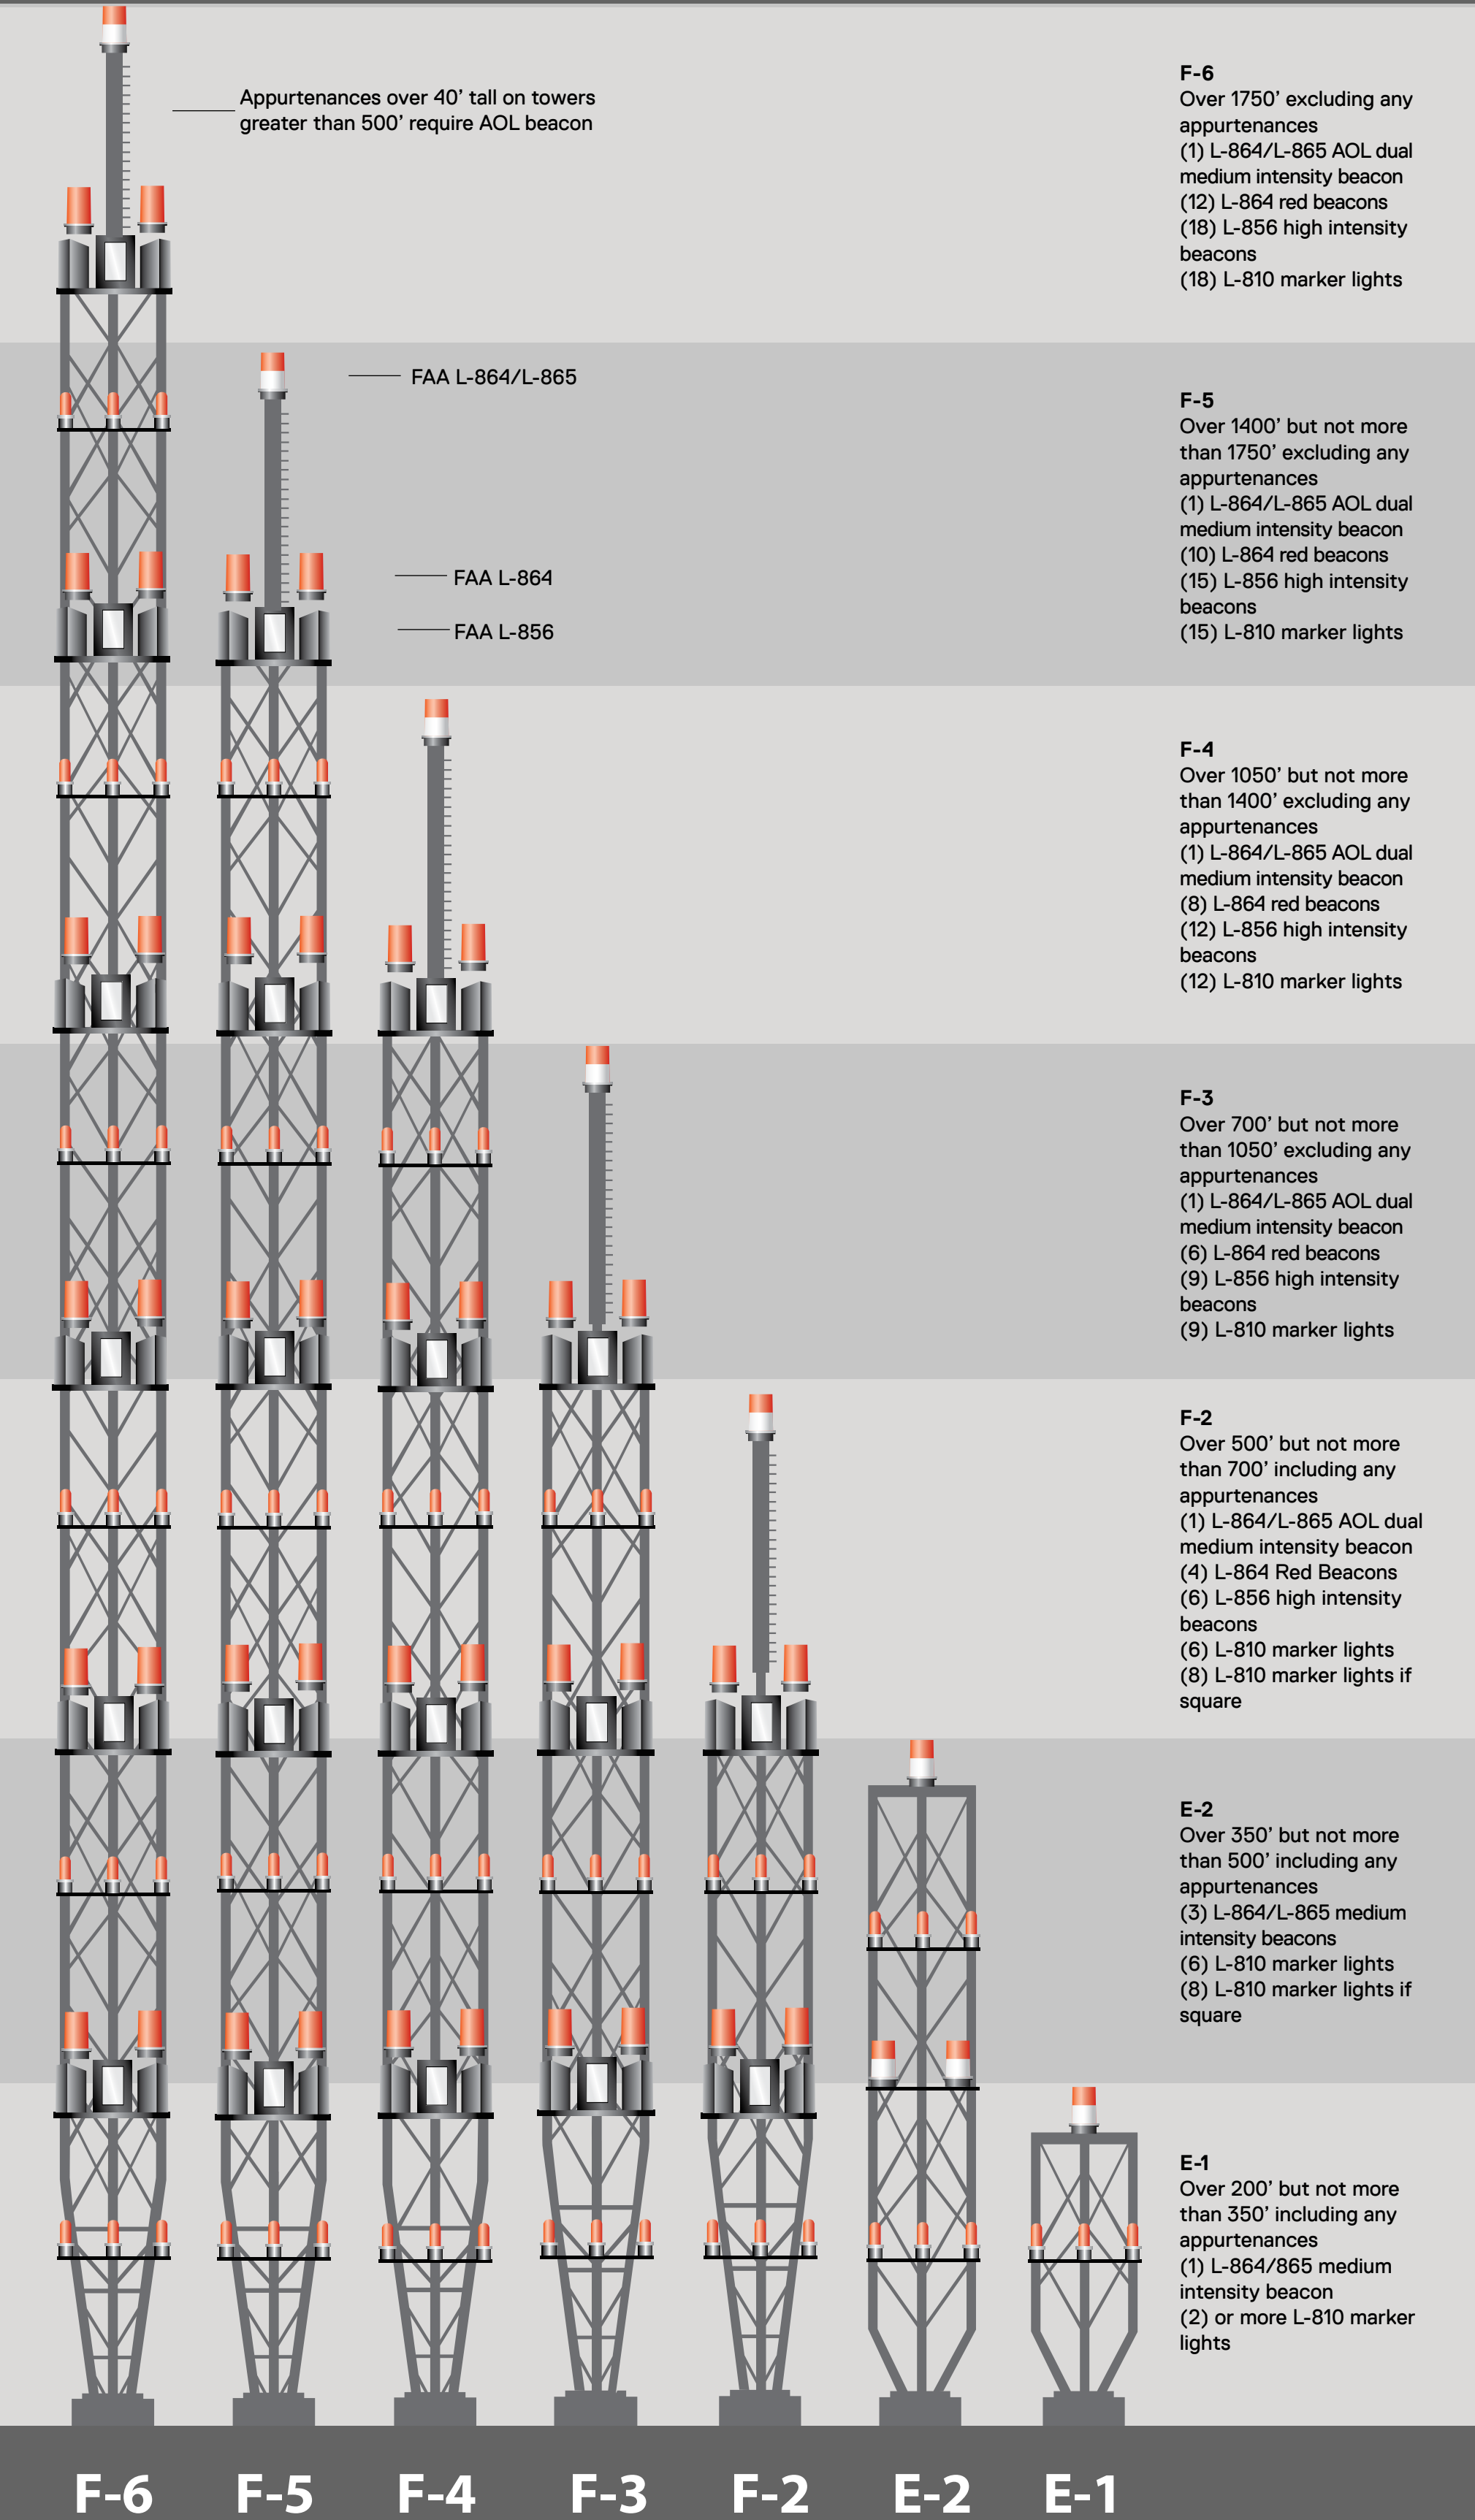

## PAINT AND RED LIGHTING

Towers marked with paint for day and red lights for night.  
AC 70/7460-1K

## WHITE LIGHTING

Towers marked with white lights for day and white lights for night.  
AC 70/7460-1K

## DUAL LIGHTING

Towers marked with white lights for day and red lights for night.  
AC 70/7460-1K

B TOWERS HAVE NO APPURTENANCES GREATER THAN 40' THEREFORE NO REQUIREMENT FOR AOL BEACON

G TOWERS HAVE NO APPURTENANCES GREATER THAN 40' THEREFORE NO REQUIREMENT FOR AOL BEACON