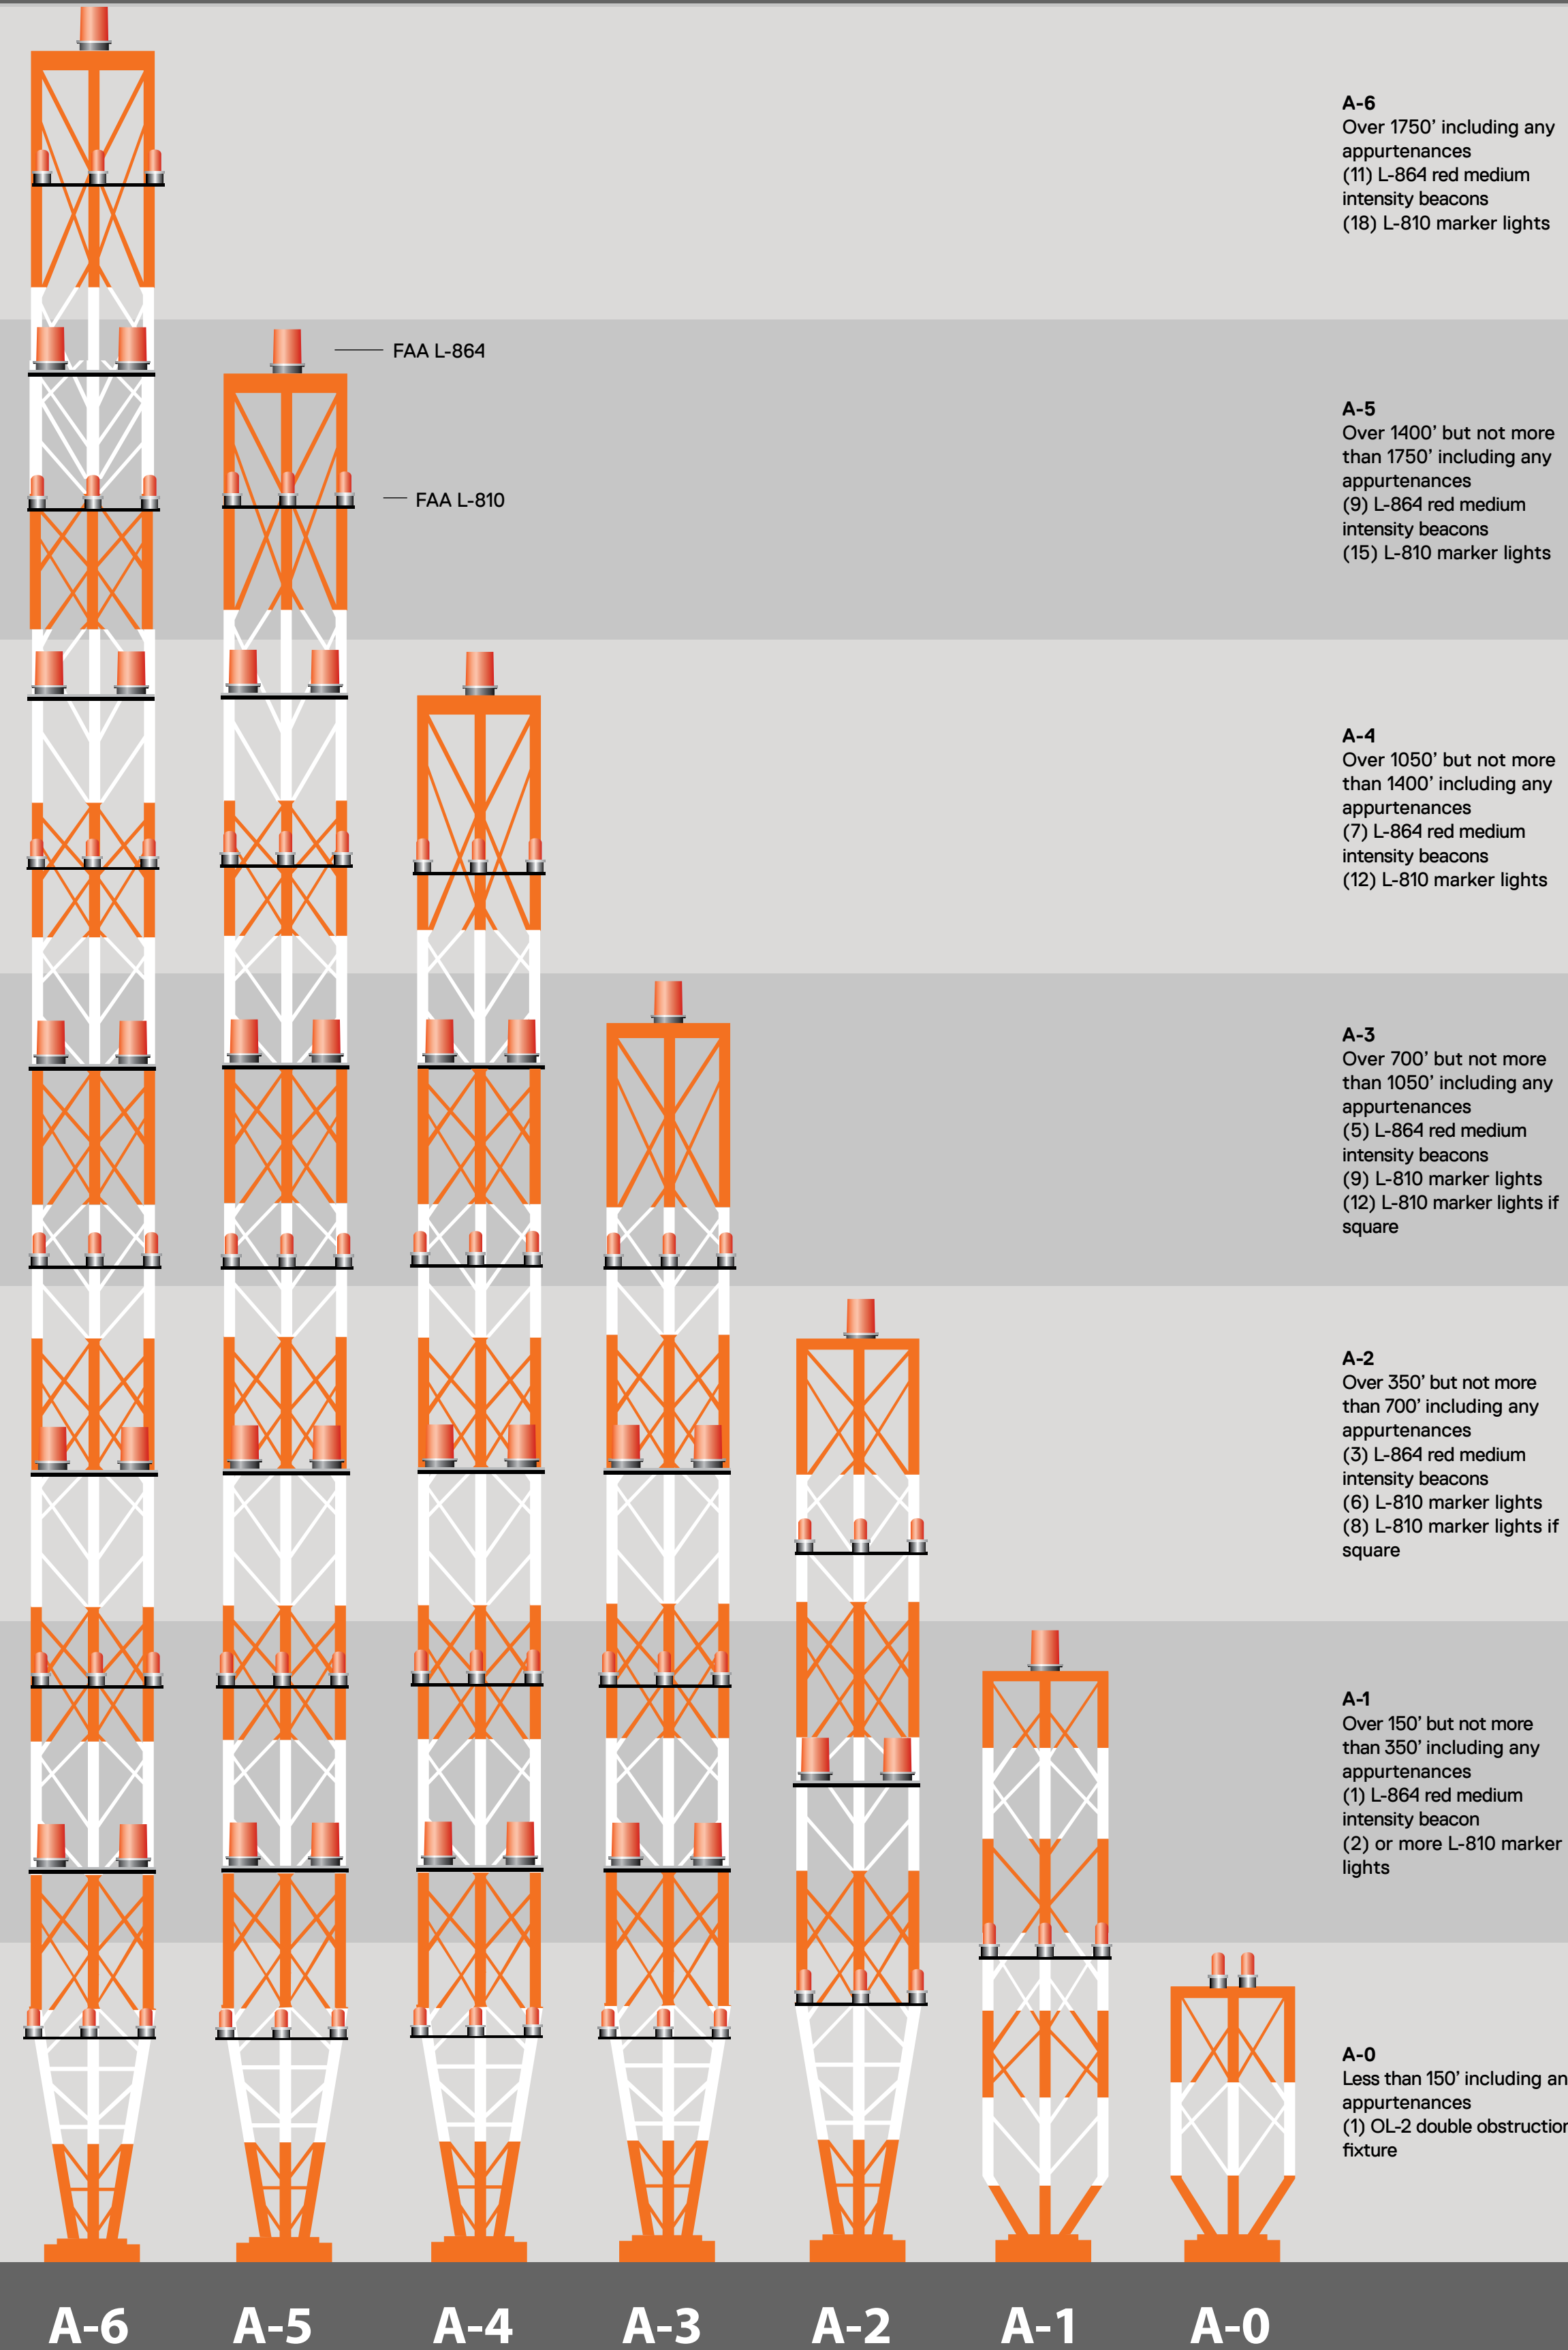

## PAINT AND RED LIGHTING

Towers marked with paint for day and red lights for night.  
AC 70/7460-1K

## WHITE LIGHTING

Towers marked with white lights for day and white lights for night.  
AC 70/7460-1K

## DUAL LIGHTING

Towers marked with white lights for day and red lights for night.  
AC 70/7460-1K

B TOWERS HAVE NO APPURTENANCES GREATER THAN 40' THEREFORE NO REQUIREMENT FOR AOL BEACON

G TOWERS HAVE NO APPURTENANCES GREATER THAN 40' THEREFORE NO REQUIREMENT FOR AOL BEACON