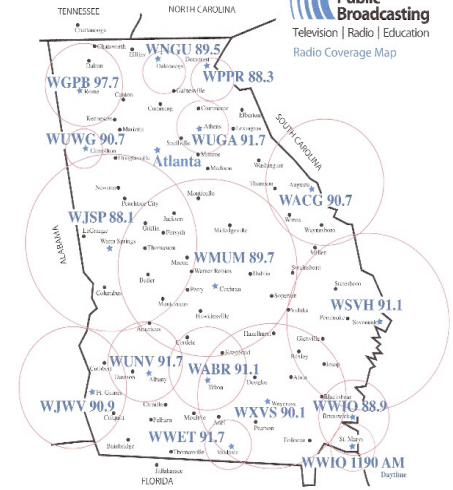

KEY

Features

EQUIPMENT INCLUDES

- Dry Contacts Inputs
- 8 Digital Inputs
- 6 Relay Outputs
- 2 High Current Outputs
- +40 VDC, 2Amps Max
- 2 Analog Inputs (4-20 mA)
- 6 Analog Inouts (0-5 VDC)
- 2 Analog Outputs (4-20 mA)
- 2 Analog Outputs (0-10 VDC)

Versatile

Types of Items Monitored

- Aural & Visual Transmitter Power
- Aural & Visual Power UP/DOWN
- Emergency Generators
- Exciter A /B
- Low Fuel Level Alarm
- Open Door Alarm
- Transmitter ON/OFF

- **Wireless**
  - Remotely control equipment
- **Reduce man hours**
  - Cut overhead expenses
- **Predictive Maintenance**
  - Reduce downtime
- **Continuous Knowledge**
  - Data driven decision making
- **Customized Web Interface**
  - Charts, Graphs, Mapped Data Points
- **Scalable**
  - Grows as your critical assets expand

Georgia Public Broadcasting
Television | Radio | Education
Radio Coverage Map

Approximate coverage areas shown