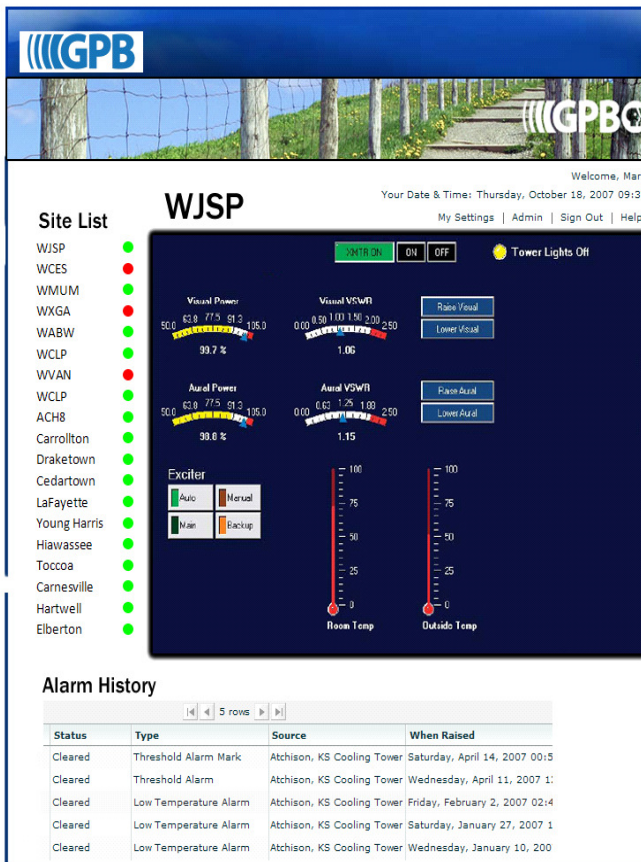

Solutions

Technology

Experience

Broadcaster Cuts Cost with ArgusON Monitoring Solution

Looking to cut cost and gain insight into equipment functionality at their remote broadcast sites, Georgia Public Broadcasting (GPB), challenged Flash Technology to expand the obstruction lighting monitoring to encompass and manage all assets at their tower sites. GPB was already familiar with the ArgusON National Operations Center (NOC), which is the hub for their alarm notification, regulation compliance, and record keeping of operational data.

ARGUSON AMG-150

Deployment of the new ArgusON AMG-150 provides GPB station engineer(s) the ability to receive alarm notifications by email, and then control and manage the equipment remotely through a secure web-based portal.