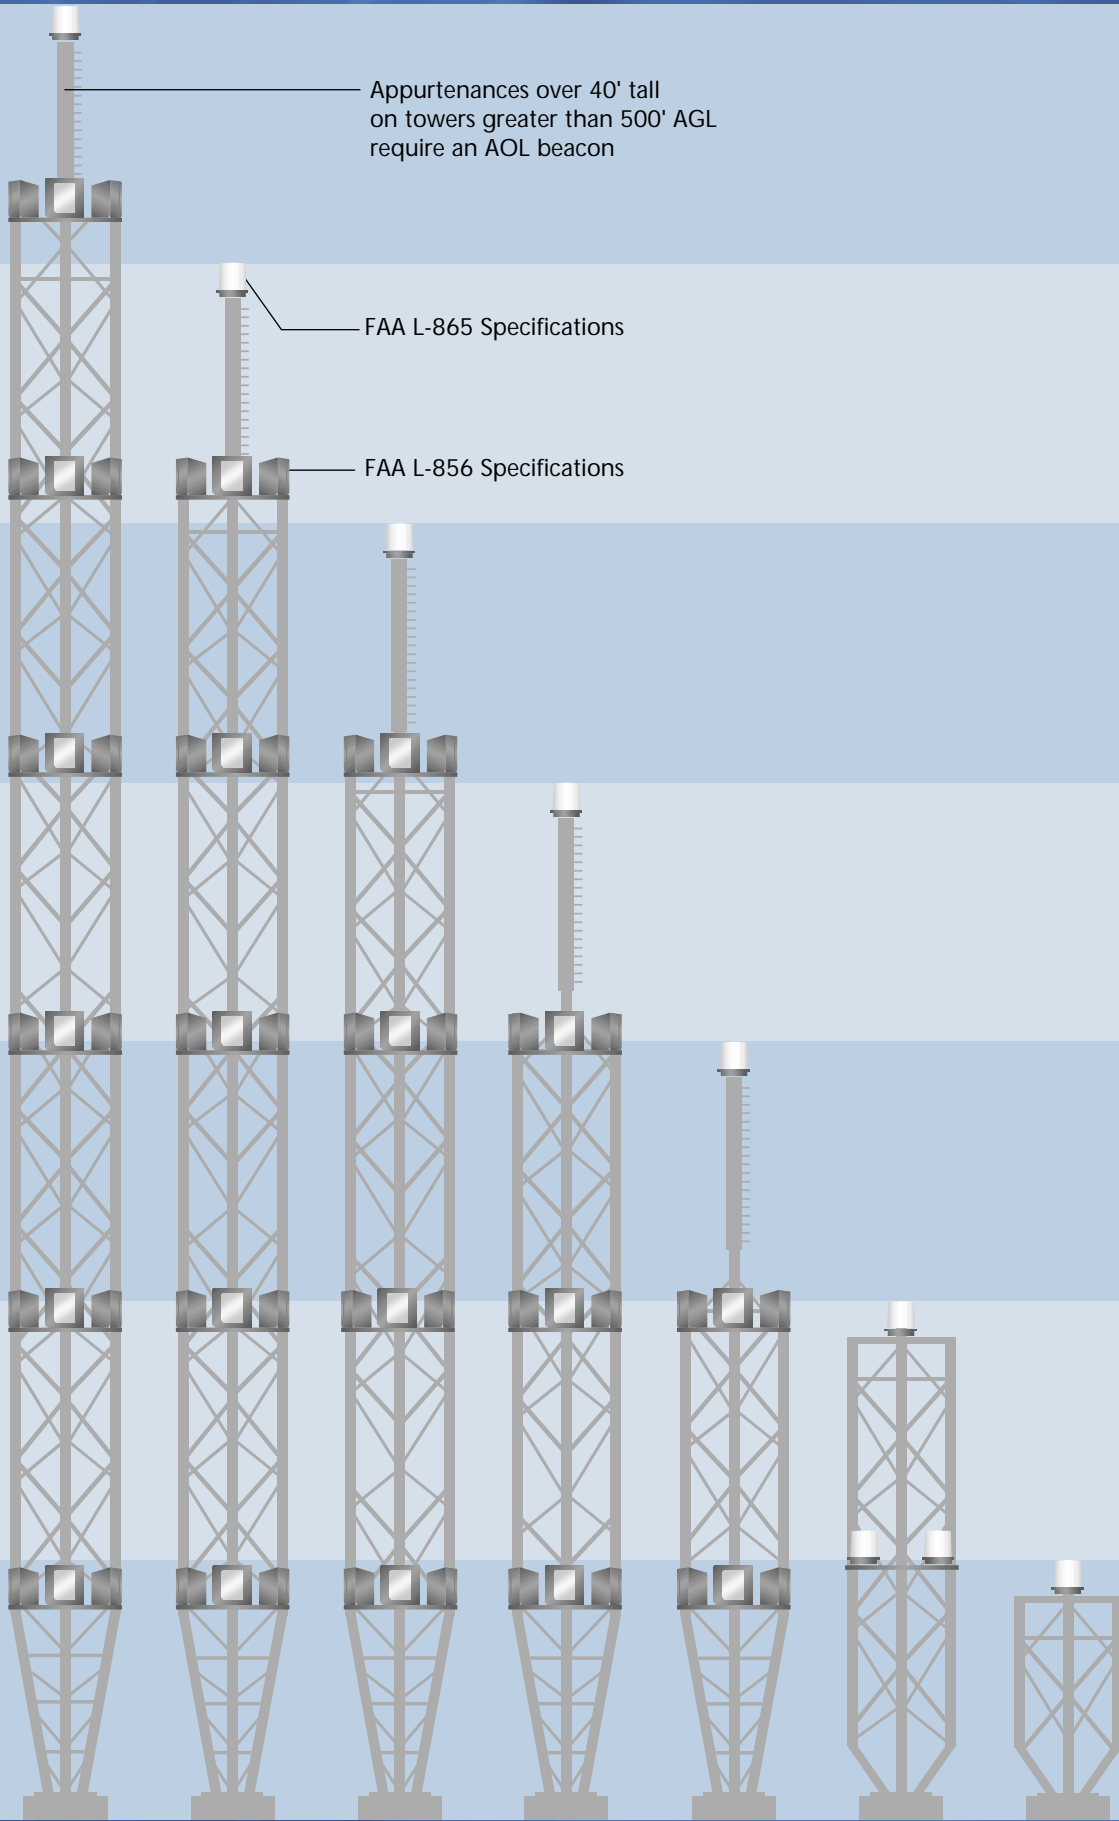

White Lighting

Towers marked with White Lights for Day and White Lights for Night AC 70/7460-1K

C-6
Over 1750' but not more than 2200'
(Excluding appurtenance)
(1) L-865 AOL Beacon
(18) L-856 High Intensity Beacons

C-5
Over 1400' but not more than 1750'
(Excluding appurtenance)
(1) L-865 AOL Beacon
(15) L-856 High Intensity Beacons

C-4
Over 1050' but not more than 1400'
(Excluding appurtenance)
(1) L-865 AOL Beacon
(12) L-856 High Intensity Beacons

C-3
Over 700' but not more than 1050'
(Excluding appurtenance)
(1) L-865 AOL Beacon
(9) L-856 High Intensity Beacons

C-2
Over 500' but not more than 700'
(Excluding appurtenance)
(1) L-865 AOL Beacon
(6) L-856 High Intensity Beacons