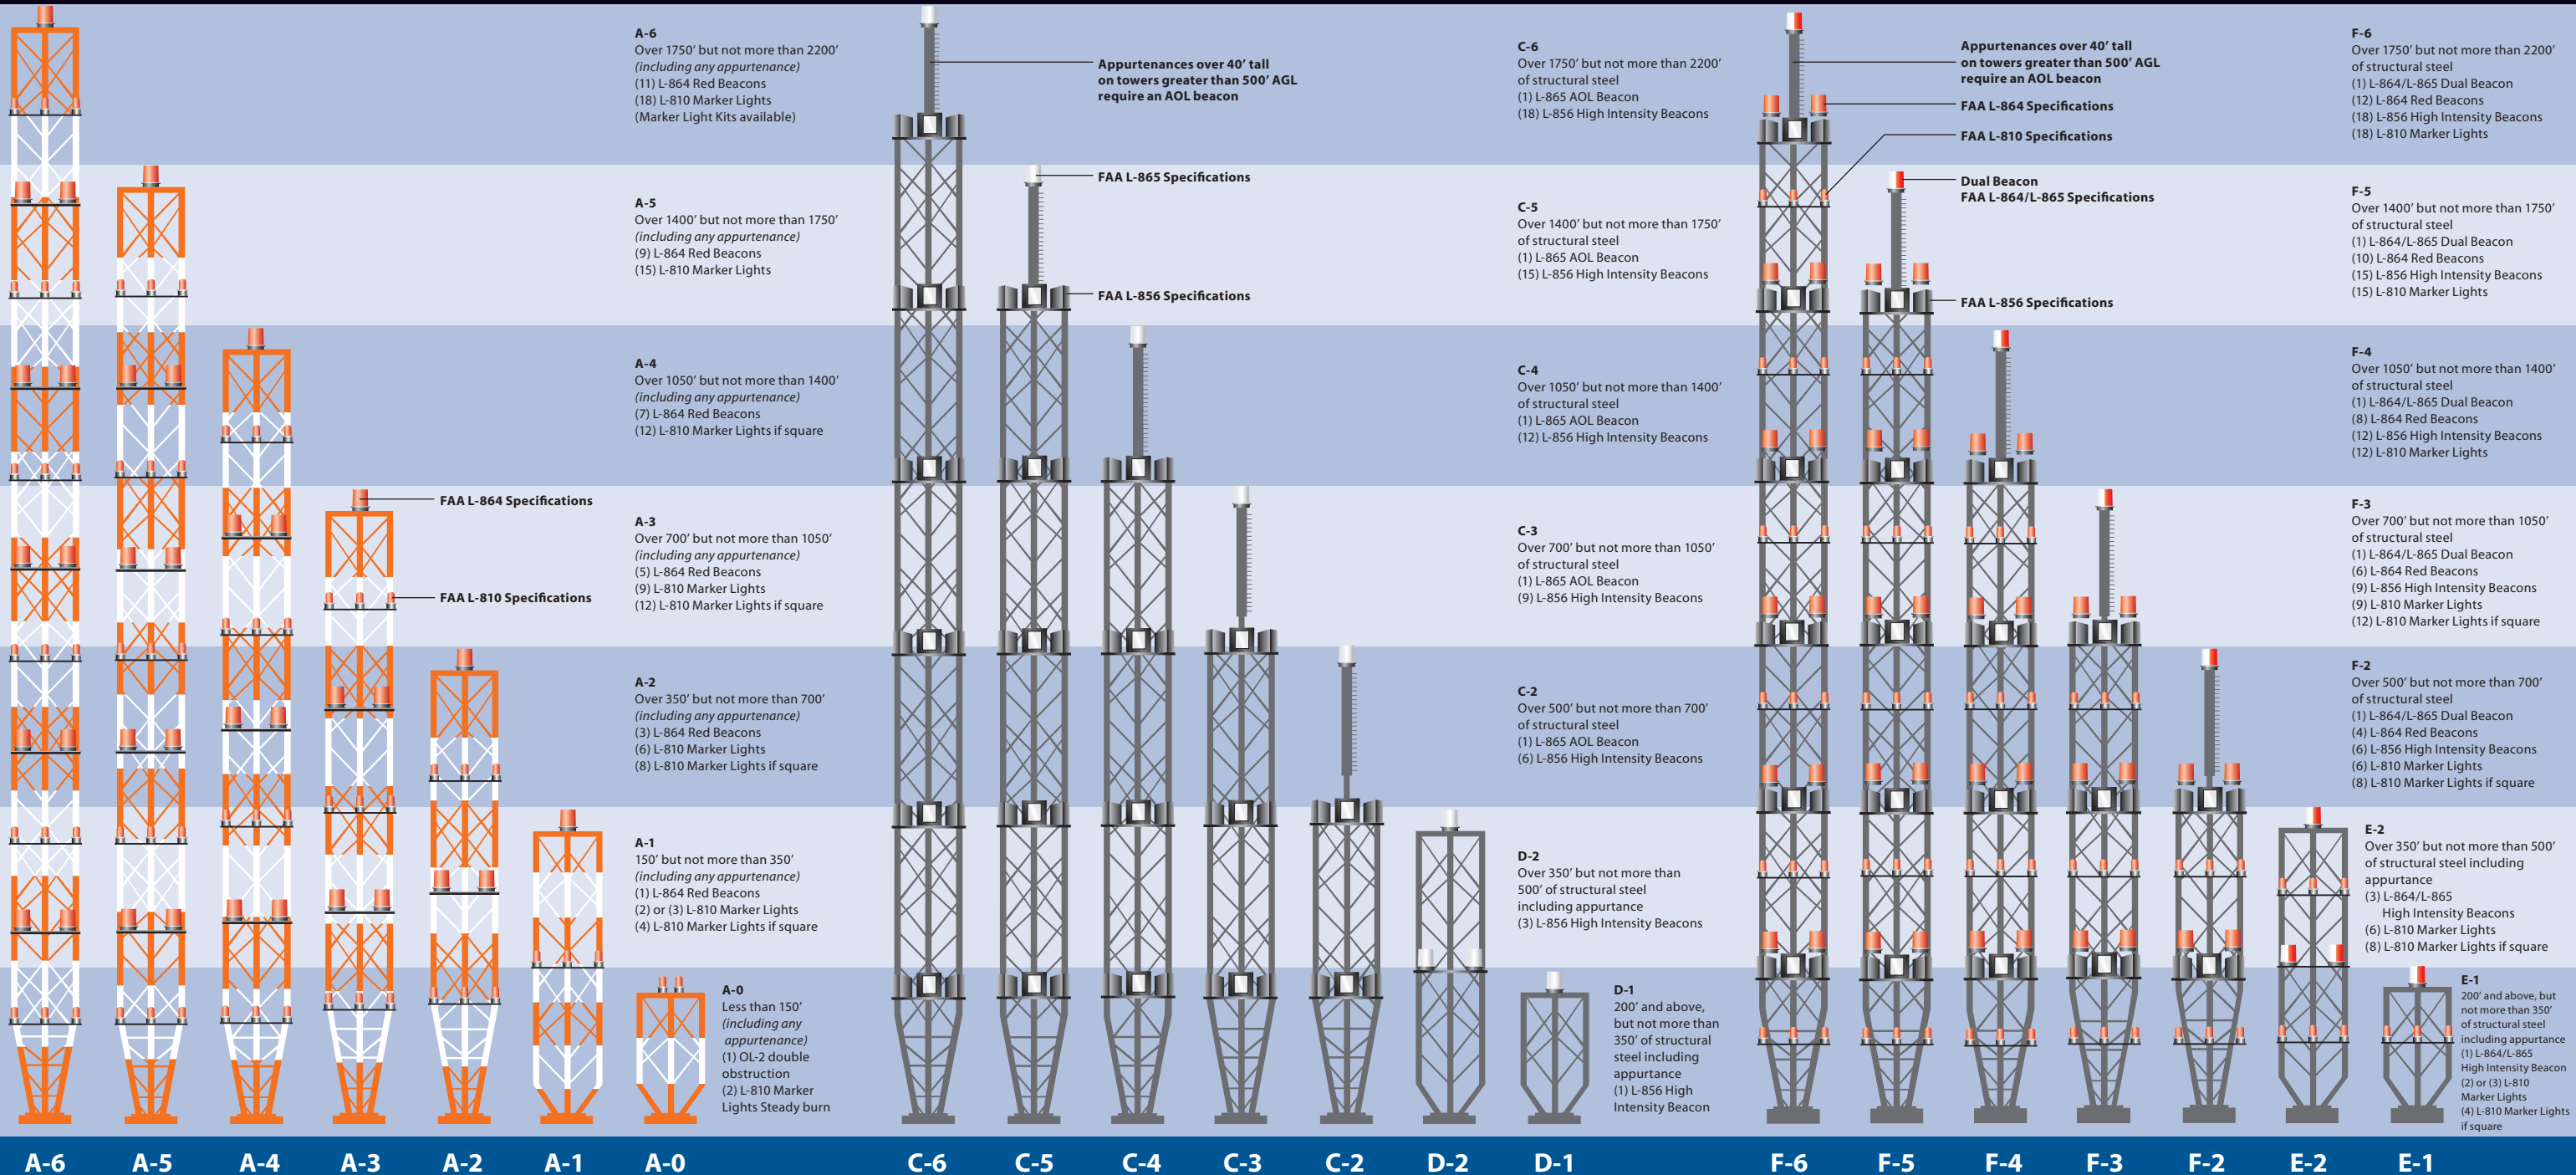

PAINTED TOWER/RED LIGHTS FOR NIGHT

Painting required on towers marked exclusively with Red Lights.
AC 70/7460-1K

WHITE LIGHTING

Towers marked with White Lights for Day and White Lights for Night.
AC 70/7460-1K

DUAL LIGHTING

Towers marked with White Lights for Day and Red Lights for Night.
AC 70/7460-1K

These guidelines are for reference only. Please contact **Flash Technology** or the **Federal Aviation Administration** for specific questions regarding Tower Lights.